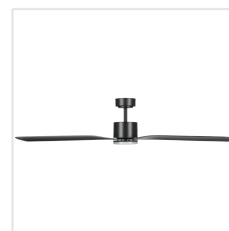

Contact | Support
eglo.com/en/eglo-worldwide