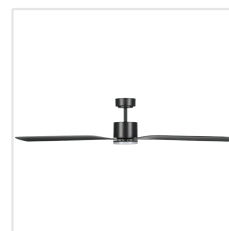

Contact | Support
eglo.com/en/eglo-worldwide

General Information

Material number	20538102
Type	ceiling fan & light
Product segment	Indoor
Theme	Fan/Ventilator

Dimensions

Article Height (in mm/in)	338
Article Diameter (in mm/in)	1500
Net Weight (in kg)	6.1
Canopy Height (in mm/in)	66
Canopy Diameter (in mm/in)	152

Material & Colour

Enclosure Material	ABS
Enclosure Colour	matte black
Glass/Shade Material	acrylic
Glass/Shade Colour	milky

Functionality

Switch Type	without switch
Function	timer CCT reversible 6 speeds

Illuminant 1

Socket Type (1)	LED
Illuminant Type (1)	LED
Illuminant incl. (1)	Inclusive
Lumen Complete	2500
Kelvin Complete	3000-5000K
Light colour Complete	TUNEABLE WHITE
Dimmable	Yes