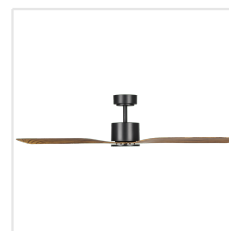

Contact | Support
eglo.com/en/eglo-worldwide

General Information

Material number	20537715
EAN/UPC	9008606239160

Dimensions

Article Diameter (in mm/in)	1321
Article Height (in mm/in)	321
Height - ceiling to bottom of blade (in mm/in)	299
Canopy Diameter (in mm/in)	152

Fan

Motor Type	DC
Wattage	40
Operation Voltage	220-240V, 50Hz
Enclosure Colour	black matt
Enclosure Material	ABS
Blade Colour (1)	brown rustic
Blade Material	ABS
Number of blades	3
Blade Adjustment Angle	Variable
Suitable for slopes up to	13
Downrods optional	204347, 204349