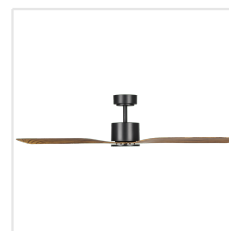

Contact | Support
eglo.com/en/eglo-worldwide

General Information

Material number	20537715
EAN/UPC	9008606239160

Dimensions

Article Diameter (in mm/in)	1321
Article Height (in mm/in)	321
Height - ceiling to bottom of blade (in mm/in)	299
Canopy Diameter (in mm/in)	152

Fan

Motor Type	DC
Wattage	40
Operation Voltage	220-240V, 50Hz
Enclosure Colour	black matt
Enclosure Material	ABS
Blade Colour (1)	brown rustic
Blade Material	ABS
Number of blades	3
Blade Adjustment Angle	Variable
Suitable for slopes up to	13
Downrods optional	20680402, 204347, 204349