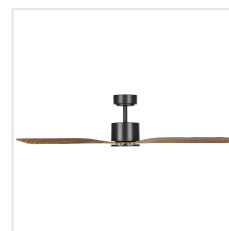

Contact | Support
eglo.com/en/eglo-worldwide

General Information

Material number	20537715
EAN/UPC	9008606239160

Dimensions

Article Diameter (in mm/in)	1320
Article Height (in mm/in)	321
Height - ceiling to bottom of blade (in mm/in)	299
Canopy Diameter (in mm/in)	152

Fan

Motor Type	DC
Wattage	40
Operation Voltage	220-240V, 50Hz
Enclosure Colour	matte black
Enclosure Material	ABS
Blade Colour (1)	brown rustic
Blade Material	ABS
Number of blades	3
Blade Adjustment Angle	Variable
Suitable for slopes up to	13
Downrods optional	204347, 204349