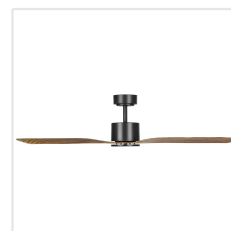

Contact | Support
eglo.com/en/eglo-worldwide

General Information

Material number	20537715
EAN/UPC	9008606239160

Dimensions

Article Diameter (in mm/in)	1321
Article Height (in mm/in)	321
Height - ceiling to bottom of blade (in mm/in)	299
Canopy Diameter (in mm/in)	152

Fan

Motor Type	DC
Wattage	40
Operation Voltage	220-240V, 50Hz
Enclosure Colour	black matt
Enclosure Material	ABS
Blade Colour (1)	brown rustic
Blade Material	ABS
Number of blades	3
Blade Adjustment Angle	Variable
Suitable for slopes up to	13
Downrods optional	204347, 204349