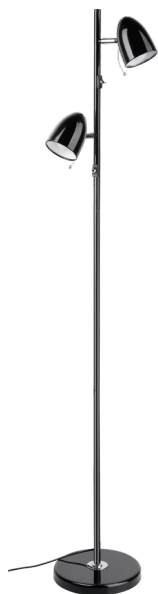

205283N

LARA

General Information

Material number	205283N
Type	floor light
Product segment	Indoor
Theme	sonstige / nicht zuordenbar

Dimensions

Article Height (in mm/in)	1600
Net Weight (in kg)	3.81
Base Diameter (in mm/in)	250

Material & Colour

Enclosure Material	steel
Enclosure Colour	black
Cable Colour	black

Functionality

Switch Type	in-line switch
Battery	No

Technical Information

Protection Degree	IP20
Protection Class	2
Mains Voltage	230V, 50Hz
Operation Voltage	230V, 50Hz
Watt 1	10

Illuminant 1

Illuminant type 1	LED
Illuminant 1	Exclusive
Lamp socket 1	E27

E27