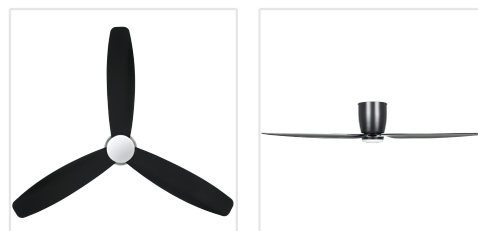

20523702 SEACLIFF

Contact | Support
eglo.com/en/eglo-worldwide

General Information

Material number	20523702
EAN/UPC	9008606234158

Dimensions

Article Diameter (in mm/in)	1321
Article Height (in mm/in)	258
Height - ceiling to bottom of blade (in mm/in)	229
Canopy Diameter (in mm/in)	189

Fan

Motor Type	DC
Wattage	29
Operation Voltage	220-240V, 50Hz
Enclosure Colour	black matt
Enclosure Material	steel
Blade Colour (1)	black matt
Blade Material	ABS, UV Resistant
Number of blades	3
Blade Adjustment Angle	Variable

Performance

	1 (low)	2	3	4	5	6
Watts/Air Volume (1)	1.9	3.1	4.8	9.1	14.5	29
Turns per minute (1)	70	100	130	160	190	235
Air Movement m3/Hr (1)	2591	4506	7196	8730	9574	11895

Illuminant

Illuminant type 1	LED
Illuminant 1	Inclusive
Lamp socket 1	LED
Watt 1	12
Material-Number Illuminant 1	ET3761
Light colour 1	TRICOLOUR
Kelvin 1	3000 / 4000 / 5000
Lumen each Lamp socket / Light source 1	1750
Bulb-Dimmable	Yes