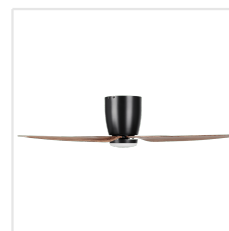

Contact | Support
eglo.com/en/eglo-worldwide