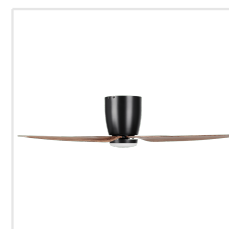

Contact | Support
eglo.com/en/eglo-worldwide