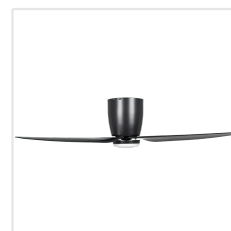

20523602 SEACLIFF

Contact | Support
eglo.com/en/eglo-worldwide

General Information

Material number	20523602
EAN/UPC	9008606234110

Dimensions

Article Diameter (in mm/in)	1120
Article Height (in mm/in)	258
Height - ceiling to bottom of blade (in mm/in)	229
Canopy Diameter (in mm/in)	189

Fan

Motor Type	DC
Wattage	14,1
Operation Voltage	220-240V, 50Hz
Enclosure Colour	matte black
Enclosure Material	steel
Blade Colour (1)	black matt
Blade Material	ABS, UV Resistant
Number of blades	3
Blade Adjustment Angle	Variable