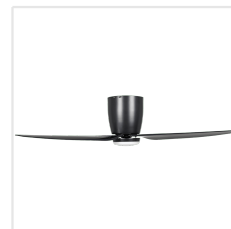

Contact | Support
eglo.com/en/eglo-worldwide