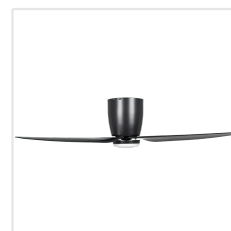

Contact | Support
eglo.com/en/eglo-worldwide

General Information

Material number	20523602
EAN/UPC	9008606234110

Dimensions

Article Diameter (in mm/in)	1118
Article Height (in mm/in)	258
Height - ceiling to bottom of blade (in mm/in)	229
Canopy Diameter (in mm/in)	189

Fan

Motor Type	DC
Wattage	14,1
Operation Voltage	220-240V, 50Hz
Enclosure Colour	matte black
Enclosure Material	steel
Blade Colour (1)	black matt
Blade Material	ABS, UV Resistant
Number of blades	3
Blade Adjustment Angle	Variable