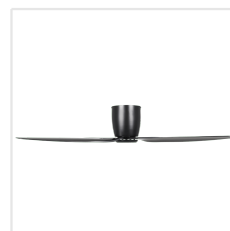

20523502 SEACLIFF

Contact | Support
eglo.com/en/eglo-worldwide

General Information

Material number 20523502
EAN/UPC 9008606234073

Dimensions

Article Diameter (in mm/in) 1321
Article Height (in mm/in) 234
Height - ceiling to bottom of blade (in mm/in) 229
Canopy Diameter (in mm/in) 189

Fan

Motor Type DC
Wattage 29
Operation Voltage 220-240V, 50Hz
Enclosure Colour black matt
Enclosure Material steel
Blade Colour (1) black matt
Blade Material ABS, UV Resistant
Number of blades 3
Blade Adjustment Angle Variable