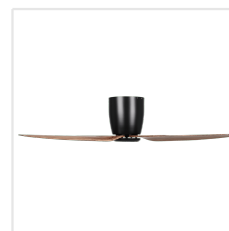

20523406 SEACLIFF

Contact | Support
eglo.com/en/eglo-worldwide

General Information

Material number 20523406
EAN/UPC 9008606234059

Dimensions

Article Diameter (in mm/in) 1118
Article Height (in mm/in) 234
Height - ceiling to bottom of blade (in mm/in) 229
Canopy Diameter (in mm/in) 189

Fan

Motor Type DC
Wattage 14,1
Operation Voltage 220-240V, 50Hz
Enclosure Colour black matt
Enclosure Material steel
Blade Colour (1) light walnut
Blade Material ABS, UV Resistant
Number of blades 3
Blade Adjustment Angle Variable