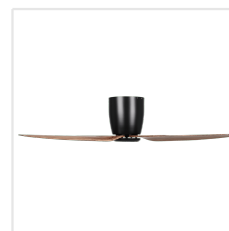

20523406 SEACLIFF

Contact | Support
eglo.com/en/eglo-worldwide

General Information

Material number	20523406
EAN/UPC	9008606234059

Dimensions

Article Diameter (in mm/in)	1118
Article Height (in mm/in)	234
Height - ceiling to bottom of blade (in mm/in)	229
Canopy Diameter (in mm/in)	189

Fan

Motor Type	DC
Wattage	14,1
Operation Voltage	220-240V, 50Hz
Enclosure Colour	black matt
Enclosure Material	steel
Blade Colour (1)	light walnut
Blade Material	ABS, UV Resistant
Number of blades	3
Blade Adjustment Angle	Variable

Performance

	1 (low)	2	3	4	5	6
Watts/Air Volume (1)	1.5	2.2	3.1	4.6	7	14.1
Turns per minute (1)	70	100	130	160	190	250
Air Movement m3/Hr (1)	2093	3684	4940	6651	7903	9270