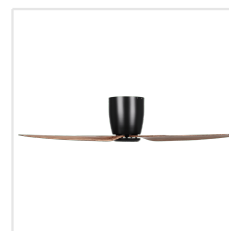

Contact | Support
eglo.com/en/eglo-worldwide

General Information

Material number 20523406
EAN/UPC 9008606234059

Dimensions

Article Diameter (in mm/in) 1120
Article Height (in mm/in) 234
Height - ceiling to bottom of blade (in mm/in) 229
Canopy Diameter (in mm/in) 189

Fan

Motor Type DC
Wattage 14,1
Operation Voltage 220-240V, 50Hz
Enclosure Colour matte black
Enclosure Material steel
Blade Colour (1) light walnut
Blade Material ABS, UV Resistant
Number of blades 3
Blade Adjustment Angle Variable