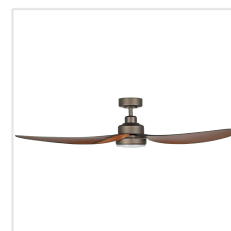

20523112 TORQUAY

Contact | Support
eglo.com/en/eglo-worldwide

General Information

| | |
|-----------------|---------------|
| Material number | 20523112 |
| EAN/UPC | 9008606233991 |

Dimensions

| | |
|--|------|
| Article Diameter (in mm/in) | 1420 |
| Article Height (in mm/in) | 316 |
| Height - ceiling to bottom of blade (in mm/in) | 290 |
| Canopy Diameter (in mm/in) | 155 |

Fan

| | |
|---------------------------|-----------------------|
| Motor Type | DC |
| Wattage | 35 |
| Operation Voltage | 220-240V, 50Hz |
| Enclosure Colour | oil rubbed bronze |
| Enclosure Material | steel |
| Blade Colour (1) | red brown wood optics |
| Blade Material | ABS, UV Resistant |
| Number of blades | 3 |
| Blade Adjustment Angle | Variable |
| Suitable for slopes up to | 13 |
| Downrods optional | 20523212, 20523212 |