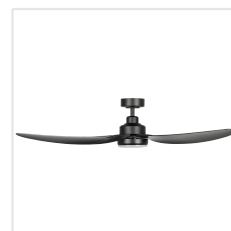

20523102 TORQUAY

Contact | Support
eglo.com/en/eglo-worldwide

General Information

Material number	20523102
EAN/UPC	9008606233984

Dimensions

Article Diameter (in mm/in)	1422
Article Height (in mm/in)	316
Height - ceiling to bottom of blade (in mm/in)	290
Canopy Diameter (in mm/in)	155

Fan

Motor Type	DC
Wattage	35
Operation Voltage	220-240V, 50Hz
Enclosure Colour	black matt
Enclosure Material	steel
Blade Colour (1)	black matt
Blade Material	ABS, UV Resistant
Number of blades	3
Blade Adjustment Angle	Variable
Suitable for slopes up to	13
Downrods optional	202979, 202977