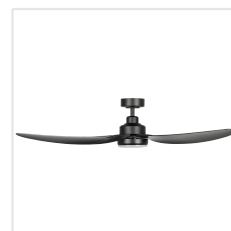

20523102 TORQUAY

Contact | Support
eglo.com/en/eglo-worldwide

General Information

Material number	20523102
EAN/UPC	9008606233984

Dimensions

Article Diameter (in mm/in)	1420
Article Height (in mm/in)	316
Height - ceiling to bottom of blade (in mm/in)	290
Canopy Diameter (in mm/in)	155

Fan

Motor Type	DC
Wattage	35
Operation Voltage	220-240V, 50Hz
Enclosure Colour	matte black
Enclosure Material	steel
Blade Colour (1)	black matt
Blade Material	ABS, UV Resistant
Number of blades	3
Blade Adjustment Angle	Variable
Suitable for slopes up to	13
Downrods optional	202979, 202977