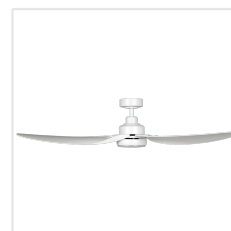

Contact | Support
eglo.com/en/eglo-worldwide