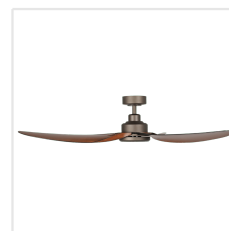

Contact | Support
eglo.com/en/eglo-worldwide