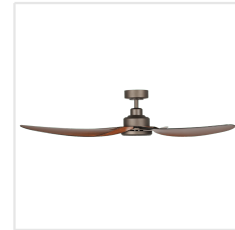

20522912 TORQUAY

Contact | Support
eglo.com/en/eglo-worldwide

General Information

Material number	20522912
EAN/UPC	9008606233960

Dimensions

Article Diameter (in mm/in)	1422
Article Height (in mm/in)	284
Height - ceiling to bottom of blade (in mm/in)	290
Canopy Diameter (in mm/in)	155

Fan

Motor Type	DC
Wattage	35
Operation Voltage	220-240V, 50Hz
Enclosure Colour	oil rubbed bronze
Enclosure Material	steel
Blade Colour (1)	red brown wood optics
Blade Material	ABS, UV Resistant
Number of blades	3
Blade Adjustment Angle	Variable
Suitable for slopes up to	13
Downrods optional	20523212, 20523212