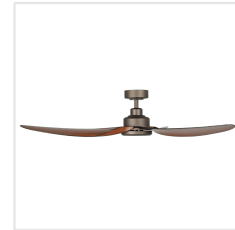

20522912 TORQUAY

Contact | Support
eglo.com/en/eglo-worldwide

General Information

Material number	20522912
EAN/UPC	9008606233960

Dimensions

Article Diameter (in mm/in)	1420
Article Height (in mm/in)	284
Height - ceiling to bottom of blade (in mm/in)	290
Canopy Diameter (in mm/in)	155

Fan

Motor Type	DC
Wattage	35
Operation Voltage	220-240V, 50Hz
Enclosure Colour	oil rubbed bronze
Enclosure Material	steel
Blade Colour (1)	red brown wood optics
Blade Material	ABS, UV Resistant
Number of blades	3
Blade Adjustment Angle	Variable
Suitable for slopes up to	13
Downrods optional	20523212, 20523212