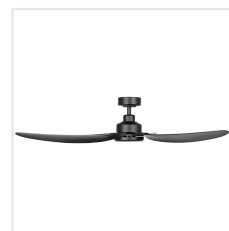

20522902 TORQUAY

Contact | Support
eglo.com/en/eglo-worldwide

General Information

Material number 20522902
EAN/UPC 9008606233953

Dimensions

Article Diameter (in mm) 1420
Article Height (in mm) 284
Height - blade to ceiling in mm 290
Canopy Diameter (in mm) 155

Fan

Motor Type DC
Motor Wattage 35
Operation Voltage 220-240V, 50Hz
Enclosure Colour matte black
Enclosure Material steel
Blade Colour (1) black matt
Blade Material ABS, UV Resistant
Blade Quantity 3
Blade pitch in degree Variable
Adjustable Canopy 13
Downrods optional 202979, 202977