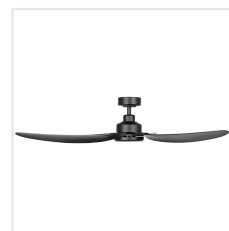

Contact | Support
eglo.com/en/eglo-worldwide