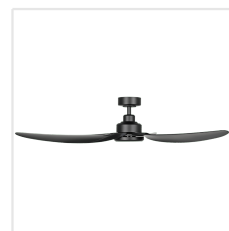

20522902 TORQUAY

Contact | Support
eglo.com/en/eglo-worldwide

General Information

Material number	20522902
EAN/UPC	9008606233953

Dimensions

Article Diameter (in mm/in)	1422
Article Height (in mm/in)	284
Height - ceiling to bottom of blade (in mm/in)	290
Canopy Diameter (in mm/in)	155

Fan

Motor Type	DC
Wattage	35
Operation Voltage	220-240V, 50Hz
Enclosure Colour	black matt
Enclosure Material	steel
Blade Colour (1)	black matt
Blade Material	ABS, UV Resistant
Number of blades	3
Blade Adjustment Angle	Variable
Suitable for slopes up to	13
Downrods optional	202979, 202977