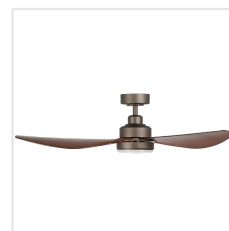

Contact | Support
eglo.com/en/eglo-worldwide