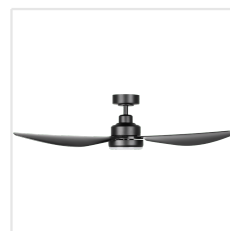

20522802 TORQUAY

Contact | Support
eglo.com/en/eglo-worldwide

General Information

Material number	20522802
EAN/UPC	9008606233922

Dimensions

Article Diameter (in mm/in)	1219
Article Height (in mm/in)	316
Height - ceiling to bottom of blade (in mm/in)	290
Canopy Diameter (in mm/in)	155

Fan

Motor Type	DC
Wattage	33
Operation Voltage	220-240V, 50Hz
Enclosure Colour	black matt
Enclosure Material	steel
Blade Colour (1)	black matt
Blade Material	ABS, UV Resistant
Number of blades	3
Blade Adjustment Angle	Variable
Suitable for slopes up to	13
Downrods optional	202979, 202977