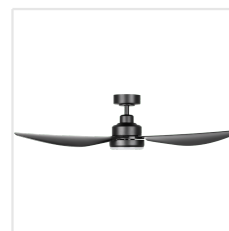

Contact | Support
eglo.com/en/eglo-worldwide