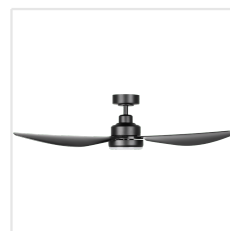

20522802 TORQUAY

Contact | Support
eglo.com/en/eglo-worldwide

General Information

Material number	20522802
EAN/UPC	9008606233922

Dimensions

Article Diameter (in mm/in)	1220
Article Height (in mm/in)	316
Height - ceiling to bottom of blade (in mm/in)	290
Canopy Diameter (in mm/in)	155

Fan

Motor Type	DC
Wattage	33
Operation Voltage	220-240V, 50Hz
Enclosure Colour	matte black
Enclosure Material	steel
Blade Colour (1)	black matt
Blade Material	ABS, UV Resistant
Number of blades	3
Blade Adjustment Angle	Variable
Suitable for slopes up to	13
Downrods optional	202979, 202977