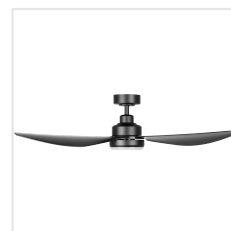

20522802 TORQUAY

Contact | Support
eglo.com/en/eglo-worldwide

General Information

Material number	20522802
EAN/UPC	9008606233922

Dimensions

Article Diameter (in mm/in)	1219
Article Height (in mm/in)	316
Height - ceiling to bottom of blade (in mm/in)	290
Canopy Diameter (in mm/in)	155

Fan

Motor Type	DC
Wattage	33
Operation Voltage	220-240V, 50Hz
Enclosure Colour	matte black
Enclosure Material	steel
Blade Colour (1)	black matt
Blade Material	ABS, UV Resistant
Number of blades	3
Blade Adjustment Angle	Variable
Suitable for slopes up to	13
Downrods optional	202979, 202977