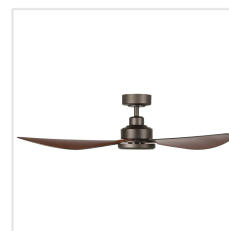

20522712 TORQUAY

Contact | Support
eglo.com/en/eglo-worldwide

General Information

| | |
|-----------------|---------------|
| Material number | 20522712 |
| EAN/UPC | 9008606233908 |

Dimensions

| | |
|--|------|
| Article Diameter (in mm/in) | 1219 |
| Article Height (in mm/in) | 284 |
| Height - ceiling to bottom of blade (in mm/in) | 290 |
| Canopy Diameter (in mm/in) | 155 |

Fan

| | |
|---------------------------|-----------------------|
| Motor Type | DC |
| Wattage | 33 |
| Operation Voltage | 220-240V, 50Hz |
| Enclosure Colour | oil rubbed bronze |
| Enclosure Material | steel |
| Blade Colour (1) | red brown wood optics |
| Blade Material | ABS, UV Resistant |
| Number of blades | 3 |
| Blade Adjustment Angle | Variable |
| Suitable for slopes up to | 13 |
| Downrods optional | 20523212, 20523212 |