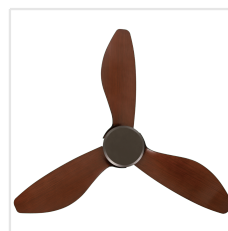

20522712 TORQUAY

Contact | Support
eglo.com/en/eglo-worldwide

General Information

| | |
|-----------------|---------------|
| Material number | 20522712 |
| EAN/UPC | 9008606233908 |

Dimensions

| | |
|--|------|
| Article Diameter (in mm/in) | 1219 |
| Article Height (in mm/in) | 284 |
| Height - ceiling to bottom of blade (in mm/in) | 290 |
| Canopy Diameter (in mm/in) | 155 |

Fan

| | |
|---------------------------|-----------------------|
| Motor Type | DC |
| Wattage | 33 |
| Operation Voltage | 220-240V, 50Hz |
| Enclosure Colour | oil rubbed bronze |
| Enclosure Material | steel |
| Blade Colour (1) | red brown wood optics |
| Blade Material | ABS, UV Resistant |
| Number of blades | 3 |
| Blade Adjustment Angle | Variable |
| Suitable for slopes up to | 13 |
| Downrods optional | 20523212, 20523212 |