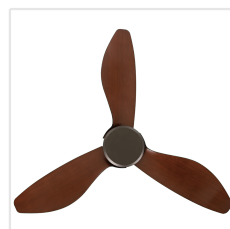

20522712 TORQUAY

Contact | Support
eglo.com/en/eglo-worldwide

General Information

Material number	20522712
EAN/UPC	9008606233908

Dimensions

Article Diameter (in mm/in)	1219
Article Height (in mm/in)	284
Height - ceiling to bottom of blade (in mm/in)	290
Canopy Diameter (in mm/in)	155

Fan

Motor Type	DC
Wattage	33
Operation Voltage	220-240V, 50Hz
Enclosure Colour	oil rubbed bronze
Enclosure Material	steel
Blade Colour (1)	red brown wood optics
Blade Material	ABS, UV Resistant
Number of blades	3
Blade Adjustment Angle	Variable
Suitable for slopes up to	13
Downrods optional	20523212, 20523212