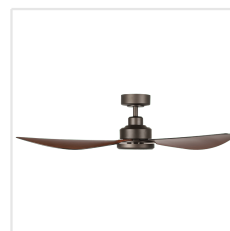

20522712 TORQUAY

Contact | Support
eglo.com/en/eglo-worldwide

General Information

Material number	20522712
EAN/UPC	9008606233908

Dimensions

Article Diameter (in mm/in)	1220
Article Height (in mm/in)	284
Height - ceiling to bottom of blade (in mm/in)	290
Canopy Diameter (in mm/in)	155

Fan

Motor Type	DC
Wattage	33
Operation Voltage	220-240V, 50Hz
Enclosure Colour	oil rubbed bronze
Enclosure Material	steel
Blade Colour (1)	red brown wood optics
Blade Material	ABS, UV Resistant
Number of blades	3
Blade Adjustment Angle	Variable
Suitable for slopes up to	13
Downrods optional	20523212, 20523212