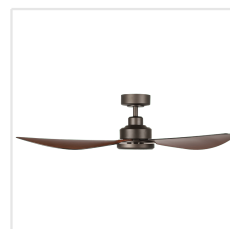

20522712 TORQUAY

Contact | Support
eglo.com/en/eglo-worldwide

General Information

Material number	20522712
EAN/UPC	9008606233908

Dimensions

Article Diameter (in mm/in)	1219
Article Height (in mm/in)	284
Height - ceiling to bottom of blade (in mm/in)	290
Canopy Diameter (in mm/in)	155

Fan

Motor Type	DC
Wattage	33
Operation Voltage	220-240V, 50Hz
Enclosure Colour	oil rubbed bronze
Enclosure Material	steel
Blade Colour (1)	red brown wood optics
Blade Material	ABS, UV Resistant
Number of blades	3
Blade Adjustment Angle	Variable
Suitable for slopes up to	13
Downrods optional	20523212, 20523212

Controls

optional controllers No
Battery Number 2
Battery Type AAA; Alkali; LR03; 1,5V; Micro

Features

Function remote control incl.
control via remote control
timer
reversible
Night Mode
6 speeds