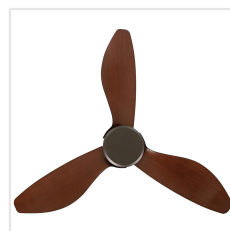

20522712 TORQUAY

Contact | Support
eglo.com/en/eglo-worldwide

General Information

Material number	20522712
EAN/UPC	9008606233908

Dimensions

Article Diameter (in mm/in)	1220
Article Height (in mm/in)	284
Height - ceiling to bottom of blade (in mm/in)	290
Canopy Diameter (in mm/in)	155

Fan

Motor Type	DC
Wattage	33
Operation Voltage	220-240V, 50Hz
Enclosure Colour	oil rubbed bronze
Enclosure Material	steel
Blade Colour (1)	red brown wood optics
Blade Material	ABS, UV Resistant
Number of blades	3
Blade Adjustment Angle	Variable
Suitable for slopes up to	13
Downrods optional	20523212, 20523212