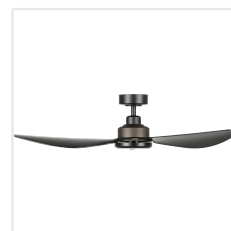

20522702 TORQUAY

Contact | Support
eglo.com/en/eglo-worldwide

General Information

Material number	20522702
EAN/UPC	9008606233892

Dimensions

Article Diameter (in mm/in)	1219
Article Height (in mm/in)	284
Height - ceiling to bottom of blade (in mm/in)	290
Canopy Diameter (in mm/in)	155

Fan

Motor Type	DC
Wattage	33
Operation Voltage	220-240V, 50Hz
Enclosure Colour	black matt
Enclosure Material	steel
Blade Colour (1)	black matt
Blade Material	ABS, UV Resistant
Number of blades	3
Blade Adjustment Angle	Variable
Suitable for slopes up to	13
Downrods optional	202979, 202977

Controls

optional controllers No
Battery Number 2
Battery Type AAA; Alkali; LR03; 1,5V; Micro

Features

Function remote control incl.
control via remote control
timer
reversible
Night Mode
6 speeds