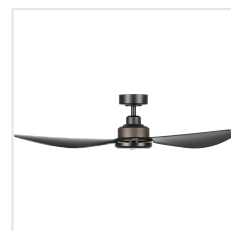

20522702 TORQUAY

Contact | Support
eglo.com/en/eglo-worldwide

General Information

Material number	20522702
EAN/UPC	9008606233892

Dimensions

Article Diameter (in mm)	1220
Article Height (in mm)	284
Height - ceiling to bottom of blade in mm	290
Canopy Diameter (in mm)	155

Fan

Motor Type	DC
Motor Wattage	33
Operation Voltage	220-240V, 50Hz
Enclosure Colour	matte black
Enclosure Material	steel
Blade Colour (1)	black matt
Blade Material	ABS, UV Resistant
Blade Quantity	3
Blade pitch in degree	Variable
Adjustable Canopy	13
Downrods optional	202979, 202977

optional controllers No

Features

Function remote control incl.
control via remote control
timer
reversible
Night Mode
6 speeds