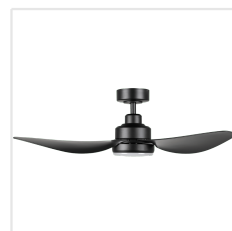

Contact | Support
eglo.com/en/eglo-worldwide