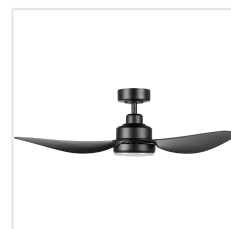

Contact | Support
eglo.com/en/eglo-worldwide