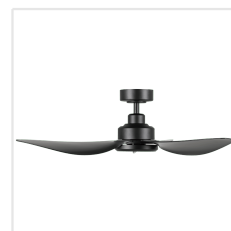

20522502 TORQUAY

Contact | Support
eglo.com/en/eglo-worldwide

General Information

Material number	20522502
EAN/UPC	9008606233830

Dimensions

Article Diameter (in mm/in)	1070
Article Height (in mm/in)	284
Height - ceiling to bottom of blade (in mm/in)	294
Canopy Diameter (in mm/in)	155

Fan

Motor Type	DC
Wattage	13
Operation Voltage	220-240V, 50Hz
Enclosure Colour	matte black
Enclosure Material	steel
Blade Colour (1)	black matt
Blade Material	ABS, UV Resistant
Number of blades	3
Blade Adjustment Angle	Variable
Suitable for slopes up to	13
Downrods optional	202979, 202977