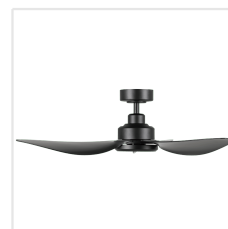

20522502 TORQUAY

Contact | Support
eglo.com/en/eglo-worldwide

General Information

Material number	20522502
EAN/UPC	9008606233830

Dimensions

Article Diameter (in mm/in)	1070
Article Height (in mm/in)	284
Height - ceiling to bottom of blade (in mm/in)	294
Canopy Diameter (in mm/in)	155

Fan

Motor Type	DC
Wattage	13
Operation Voltage	220-240V, 50Hz
Enclosure Colour	matte black
Enclosure Material	steel
Blade Colour (1)	black matt
Blade Material	ABS, UV Resistant
Number of blades	3
Blade Adjustment Angle	Variable
Suitable for slopes up to	13
Downrods optional	202979, 202977