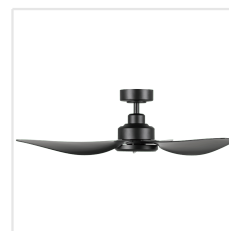

20522502 TORQUAY

Contact | Support
eglo.com/en/eglo-worldwide

General Information

Material number	20522502
EAN/UPC	9008606233830

Dimensions

Article Diameter (in mm/in)	1067
Article Height (in mm/in)	284
Height - ceiling to bottom of blade (in mm/in)	294
Canopy Diameter (in mm/in)	155

Fan

Motor Type	DC
Wattage	13
Operation Voltage	220-240V, 50Hz
Enclosure Colour	black matt
Enclosure Material	steel
Blade Colour (1)	black matt
Blade Material	ABS, UV Resistant
Number of blades	3
Blade Adjustment Angle	Variable
Suitable for slopes up to	13
Downrods optional	202979, 202977