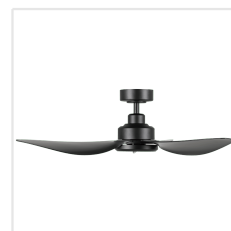

Contact | Support
eglo.com/en/eglo-worldwide