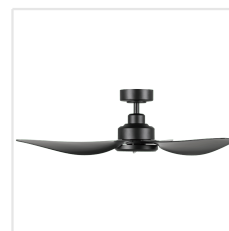

Contact | Support
eglo.com/en/eglo-worldwide