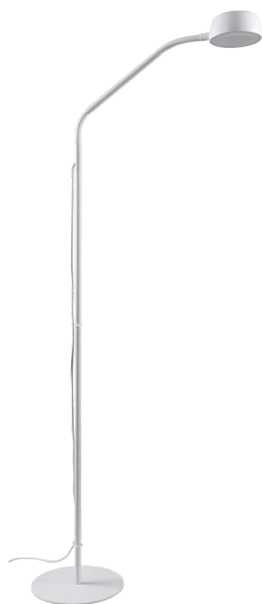

205207N BEN

General Information

Material number	205207N
Type	floor light
Product segment	Indoor
Theme	sonstige / nicht zuordenbar

Dimensions

Article Height (in mm/in)	1400
Article Diameter (in mm/in)	220
Net Weight (in kg)	2.6

Material & Colour

Enclosure Material	steel, plastic
Enclosure Colour	white
Cable Colour	white

Functionality

Switch Type	rocker
Battery	No

Technical Information

Protection Degree	IP20
Protection Class	2
Dimmable	No
max. Wattage (1)	4,5W

Illuminant 1

Socket Type (1)	LED
Illuminant Type (1)	LED
Illuminant incl. (1)	Inclusive
Lumen Complete	500
Kelvin Complete	4000K
Light colour Complete	WHITE
Dimmable	No

4,5W 500lm