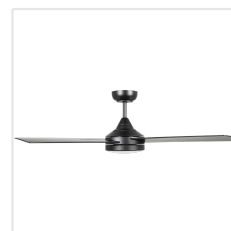

20491602 STRADBROKE

Contact | Support
eglo.com/en/eglo-worldwide

General Information

Material number	20491602
EAN/UPC	9008606233717

Dimensions

Article Diameter (in mm/in)	1220
Article Height (in mm/in)	318
Height - ceiling to bottom of blade (in mm/in)	270
Canopy Diameter (in mm/in)	142

Fan

Motor Type	DC
Wattage	28
Operation Voltage	220-240V, 50Hz
Enclosure Colour	matte black
Enclosure Material	steel
Blade Colour (1)	black matt
Blade Material	ABS, UV Resistant
Number of blades	4
Blade Adjustment Angle	11
Suitable for slopes up to	15
Downrods optional	20522302, 20522402