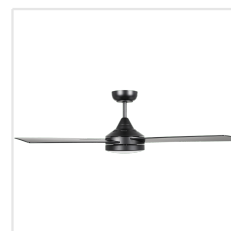

20491602 STRADBROKE

Contact | Support
eglo.com/en/eglo-worldwide

General Information

Material number	20491602
EAN/UPC	9008606233717

Dimensions

Article Diameter (in mm/in)	1219
Article Height (in mm/in)	318
Height - ceiling to bottom of blade (in mm/in)	270
Canopy Diameter (in mm/in)	142

Fan

Motor Type	DC
Wattage	28
Operation Voltage	220-240V, 50Hz
Enclosure Colour	black matt
Enclosure Material	steel
Blade Colour (1)	black matt
Blade Material	ABS, UV Resistant
Number of blades	4
Blade Adjustment Angle	11
Suitable for slopes up to	15
Downrods optional	20522302, 20522402