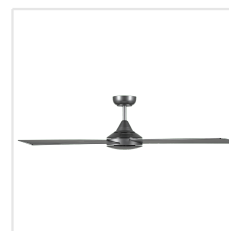

Contact | Support
eglo.com/en/eglo-worldwide