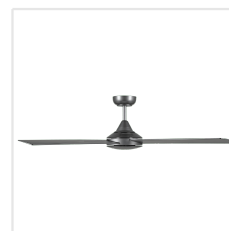

20491504 STRADBROKE

Contact | Support
eglo.com/en/eglo-worldwide

General Information

Material number	20491504
EAN/UPC	9008606233632

Dimensions

Article Diameter (in mm/in)	1320
Article Height (in mm/in)	318
Height - ceiling to bottom of blade (in mm/in)	270
Canopy Diameter (in mm/in)	142

Fan

Motor Type	DC
Wattage	28
Operation Voltage	220-240V, 50Hz
Enclosure Colour	titanium
Enclosure Material	steel
Blade Colour (1)	titanium
Blade Material	ABS, UV Resistant
Number of blades	4
Blade Adjustment Angle	11
Suitable for slopes up to	15
Downrods optional	20522304, 20522404