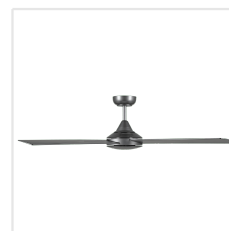

Contact | Support
eglo.com/en/eglo-worldwide