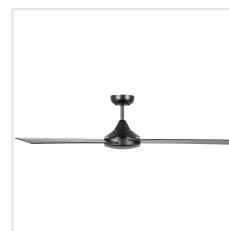

20491502 STRADBROKE

Contact | Support
eglo.com/en/eglo-worldwide

General Information

Material number	20491502
EAN/UPC	9008606233625

Dimensions

Article Diameter (in mm/in)	1320
Article Height (in mm/in)	318
Height - ceiling to bottom of blade (in mm/in)	270
Canopy Diameter (in mm/in)	142

Fan

Motor Type	DC
Wattage	28
Operation Voltage	220-240V, 50Hz
Enclosure Colour	matte black
Enclosure Material	steel
Blade Colour (1)	black matt
Blade Material	ABS, UV Resistant
Number of blades	4
Blade Adjustment Angle	11
Suitable for slopes up to	15
Downrods optional	20522302, 20522402