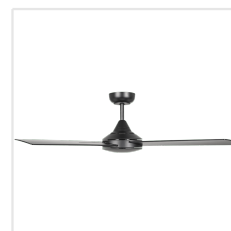

20491402 STRADBROKE

Contact | Support
eglo.com/en/eglo-worldwide

General Information

Material number	20491402
EAN/UPC	9008606233595

Dimensions

Article Diameter (in mm/in)	1219
Article Height (in mm/in)	318
Height - ceiling to bottom of blade (in mm/in)	270
Canopy Diameter (in mm/in)	142

Fan

Motor Type	DC
Wattage	28
Operation Voltage	220-240V, 50Hz
Enclosure Colour	matte black
Enclosure Material	steel
Blade Colour (1)	black matt
Blade Material	ABS, UV Resistant
Number of blades	4
Blade Adjustment Angle	11
Suitable for slopes up to	15
Downrods optional	20522302, 20522402