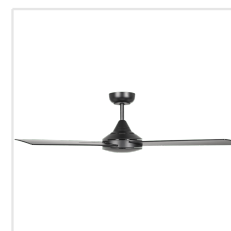

20491402 STRADBROKE

Contact | Support
eglo.com/en/eglo-worldwide

General Information

Material number	20491402
EAN/UPC	9008606233595

Dimensions

Article Diameter (in mm/in)	1220
Article Height (in mm/in)	318
Height - ceiling to bottom of blade (in mm/in)	270
Canopy Diameter (in mm/in)	142

Fan

Motor Type	DC
Wattage	28
Operation Voltage	220-240V, 50Hz
Enclosure Colour	matte black
Enclosure Material	steel
Blade Colour (1)	black matt
Blade Material	ABS, UV Resistant
Number of blades	4
Blade Adjustment Angle	11
Suitable for slopes up to	15
Downrods optional	20522302, 20522402