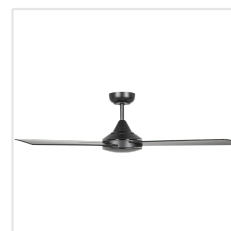

Contact | Support
eglo.com/en/eglo-worldwide