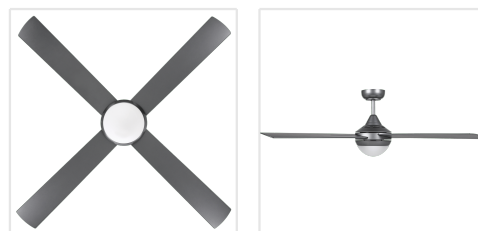

Contact | Support
eglo.com/en/eglo-worldwide