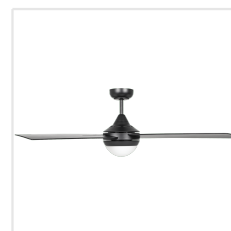

20491202 STRADBROKE

Contact | Support
eglo.com/en/eglo-worldwide

General Information

Material number	20491202
EAN/UPC	9008606233687

Dimensions

Article Diameter (in mm/in)	1320
Article Height (in mm/in)	378
Height - ceiling to bottom of blade (in mm/in)	270
Canopy Diameter (in mm/in)	142

Fan

Motor Type	DC
Wattage	28
Operation Voltage	220-240V, 50Hz
Enclosure Colour	matte black
Enclosure Material	steel
Blade Colour (1)	black matt
Blade Material	ABS, UV Resistant
Number of blades	4
Blade Adjustment Angle	11
Suitable for slopes up to	15
Downrods optional	20522302, 20522402