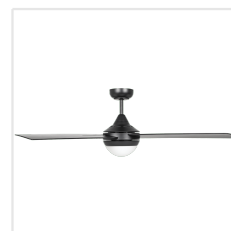

20491202 STRADBROKE

Contact | Support
eglo.com/en/eglo-worldwide

General Information

Material number	20491202
EAN/UPC	9008606233687

Dimensions

Article Diameter (in mm/in)	1320
Article Height (in mm/in)	378
Height - ceiling to bottom of blade (in mm/in)	270
Canopy Diameter (in mm/in)	142

Fan

Motor Type	DC
Wattage	28
Operation Voltage	220-240V, 50Hz
Enclosure Colour	matte black
Enclosure Material	steel
Blade Colour (1)	black matt
Blade Material	ABS, UV Resistant
Number of blades	4
Blade Adjustment Angle	11
Suitable for slopes up to	15
Downrods optional	20522302, 20522402