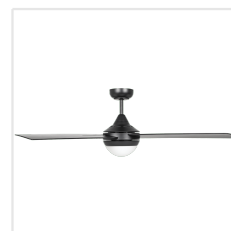

20491202 STRADBROKE

Contact | Support
eglo.com/en/eglo-worldwide

General Information

Material number	20491202
EAN/UPC	9008606233687

Dimensions

Article Diameter (in mm/in)	1321
Article Height (in mm/in)	378
Height - ceiling to bottom of blade (in mm/in)	270
Canopy Diameter (in mm/in)	142

Fan

Motor Type	DC
Wattage	28
Operation Voltage	220-240V, 50Hz
Enclosure Colour	black matt
Enclosure Material	steel
Blade Colour (1)	black matt
Blade Material	ABS, UV Resistant
Number of blades	4
Blade Adjustment Angle	11
Suitable for slopes up to	15
Downrods optional	20522302, 20522402