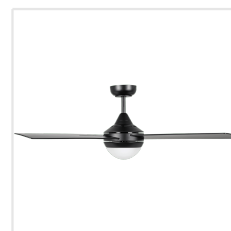

20490902 STRADBROKE

Contact | Support
eglo.com/en/eglo-worldwide

General Information

Material number	20490902
EAN/UPC	9008606233656

Dimensions

Article Diameter (in mm/in)	1220
Article Height (in mm/in)	378
Height - ceiling to bottom of blade (in mm/in)	270
Canopy Diameter (in mm/in)	142

Fan

Motor Type	DC
Wattage	28
Operation Voltage	220-240V, 50Hz
Enclosure Colour	matte black
Enclosure Material	steel
Blade Colour (1)	black matt
Blade Material	ABS, UV Resistant
Number of blades	4
Blade Adjustment Angle	11
Suitable for slopes up to	15
Downrods optional	20522302, 20522402