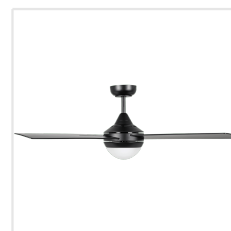

20490902 STRADBROKE

Contact | Support
eglo.com/en/eglo-worldwide

General Information

Material number	20490902
EAN/UPC	9008606233656

Dimensions

Article Diameter (in mm/in)	1219
Article Height (in mm/in)	378
Height - ceiling to bottom of blade (in mm/in)	270
Canopy Diameter (in mm/in)	142

Fan

Motor Type	DC
Wattage	28
Operation Voltage	220-240V, 50Hz
Enclosure Colour	matte black
Enclosure Material	steel
Blade Colour (1)	black matt
Blade Material	ABS, UV Resistant
Number of blades	4
Blade Adjustment Angle	11
Suitable for slopes up to	15
Downrods optional	20522302, 20522402