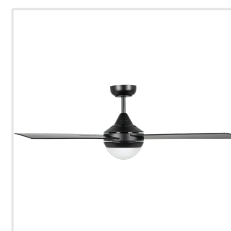

Contact | Support
eglo.com/en/eglo-worldwide