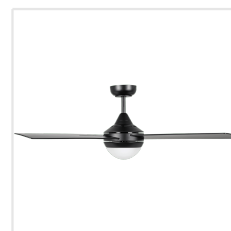

20490902 STRADBROKE

Contact | Support
eglo.com/en/eglo-worldwide

General Information

Material number	20490902
EAN/UPC	9008606233656

Dimensions

Article Diameter (in mm/in)	1219
Article Height (in mm/in)	378
Height - ceiling to bottom of blade (in mm/in)	270
Canopy Diameter (in mm/in)	142

Fan

Motor Type	DC
Wattage	28
Operation Voltage	220-240V, 50Hz
Enclosure Colour	black matt
Enclosure Material	steel
Blade Colour (1)	black matt
Blade Material	ABS, UV Resistant
Number of blades	4
Blade Adjustment Angle	11
Suitable for slopes up to	15
Downrods optional	20522302, 20522402