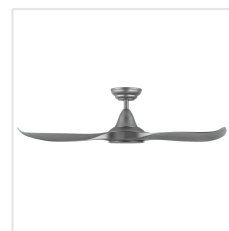

Contact | Support
eglo.com/en/eglo-worldwide

General Information

Material number	204803
EAN/UPC	9008606215867

Dimensions

Article Diameter (in mm/in)	1168
Article Height (in mm/in)	295
Height - ceiling to bottom of blade (in mm/in)	285
Canopy Diameter (in mm/in)	170

Fan

Motor Type	DC
Wattage	22
Operation Voltage	220-240V, 50Hz
Enclosure Colour	titanium
Enclosure Material	ABS, UV Resistant
Blade Colour (1)	titanium
Blade Material	ABS, UV Resistant
Number of blades	3
Blade Adjustment Angle	16°
Suitable for slopes up to	8
Downrods optional	204751, 204752