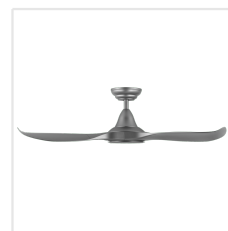

Contact | Support
eglo.com/en/eglo-worldwide

General Information

Material number	204803
EAN/UPC	9008606215867

Dimensions

Article Diameter (in mm/in)	1168
Article Height (in mm/in)	295
Height - ceiling to bottom of blade (in mm/in)	285
Canopy Diameter (in mm/in)	170

Fan

Motor Type	DC
Wattage	22
Operation Voltage	220-240V, 50Hz
Enclosure Colour	titanium
Enclosure Material	ABS, UV Resistant
Blade Colour (1)	titanium
Blade Material	ABS, UV Resistant
Number of blades	3
Blade Adjustment Angle	16°
Suitable for slopes up to	8
Downrods optional	204751, 204752