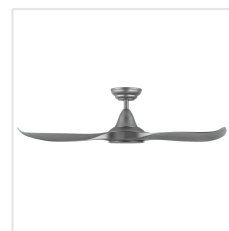

Contact | Support
eglo.com/en/eglo-worldwide

General Information

Material number	204803
EAN/UPC	9008606215867

Dimensions

Article Diameter (in mm/in)	1169
Article Height (in mm/in)	295
Height - ceiling to bottom of blade (in mm/in)	285
Canopy Diameter (in mm/in)	170

Fan

Motor Type	DC
Wattage	22
Operation Voltage	220-240V, 50Hz
Enclosure Colour	titanium
Enclosure Material	ABS, UV Resistant
Blade Colour (1)	titanium
Blade Material	ABS, UV Resistant
Number of blades	3
Blade Adjustment Angle	16°
Suitable for slopes up to	8
Downrods optional	204751, 204752