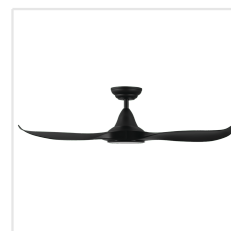

Contact | Support
eglo.com/en/eglo-worldwide

General Information

Material number	204802
EAN/UPC	9008606215850

Dimensions

Article Diameter (in mm/in)	1169
Article Height (in mm/in)	295
Height - ceiling to bottom of blade (in mm/in)	285
Canopy Diameter (in mm/in)	170

Fan

Motor Type	DC
Wattage	22
Operation Voltage	220-240V, 50Hz
Enclosure Colour	matte black
Enclosure Material	ABS, UV Resistant
Blade Colour (1)	black matt
Blade Material	ABS, UV Resistant
Number of blades	3
Blade Adjustment Angle	16°
Suitable for slopes up to	8
Downrods optional	202979, 202977