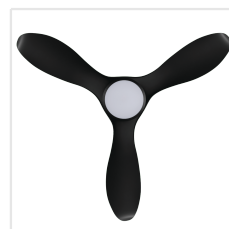

Contact | Support
eglo.com/en/eglo-worldwide

General Information

Material number	204802
EAN/UPC	9008606215850

Dimensions

Article Diameter (in mm/in)	1168
Article Height (in mm/in)	295
Height - ceiling to bottom of blade (in mm/in)	285
Canopy Diameter (in mm/in)	170

Fan

Motor Type	DC
Wattage	22
Operation Voltage	220-240V, 50Hz
Enclosure Colour	matte black
Enclosure Material	ABS, UV Resistant
Blade Colour (1)	black matt
Blade Material	ABS, UV Resistant
Number of blades	3
Blade Adjustment Angle	16°
Suitable for slopes up to	8
Downrods optional	202979, 202977