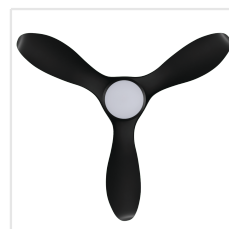

Contact | Support
eglo.com/en/eglo-worldwide

General Information

Material number	204802
EAN/UPC	9008606215850

Dimensions

Article Diameter (in mm/in)	1169
Article Height (in mm/in)	295
Height - ceiling to bottom of blade (in mm/in)	285
Canopy Diameter (in mm/in)	170

Fan

Motor Type	DC
Wattage	22
Operation Voltage	220-240V, 50Hz
Enclosure Colour	black matt
Enclosure Material	ABS, UV Resistant
Blade Colour (1)	black matt
Blade Material	ABS, UV Resistant
Number of blades	3
Blade Adjustment Angle	16°
Suitable for slopes up to	8
Downrods optional	202979, 202977