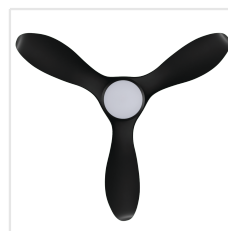

Contact | Support
eglo.com/en/eglo-worldwide

General Information

Material number	204802
EAN/UPC	9008606215850

Dimensions

Article Diameter (in mm/in)	1169
Article Height (in mm/in)	295
Height - ceiling to bottom of blade (in mm/in)	285
Canopy Diameter (in mm/in)	170

Fan

Motor Type	DC
Wattage	22
Operation Voltage	220-240V, 50Hz
Enclosure Colour	matte black
Enclosure Material	ABS, UV Resistant
Blade Colour (1)	black matt
Blade Material	ABS, UV Resistant
Number of blades	3
Blade Adjustment Angle	16°
Suitable for slopes up to	8
Downrods optional	202979, 202977