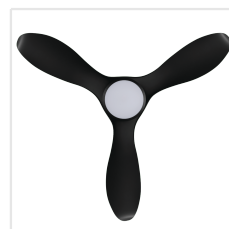

Contact | Support
eglo.com/en/eglo-worldwide

General Information

Material number	204802
EAN/UPC	9008606215850

Dimensions

Article Diameter (in mm/in)	1168
Article Height (in mm/in)	295
Height - ceiling to bottom of blade (in mm/in)	285
Canopy Diameter (in mm/in)	170

Fan

Motor Type	DC
Motor Wattage	22
Operation Voltage	220-240V, 50Hz
Enclosure Colour	matte black
Enclosure Material	ABS, UV Resistant
Blade Colour (1)	black matt
Blade Material	ABS, UV Resistant
Blade Quantity	3
Blade pitch in degree	16°
Adjustable Canopy	8
Downrods optional	202979, 202977

Performance	1 (low)	2	3	4	5	6
Wattage by air movement (1)	2.4	3.4	4.5	7	10.9	20
RPM (1)	62	89	110	140	167	200
Air Movement m3/Hr (1)	3230	5780	7390	9530	11420	14620

Illuminant

Illuminant Type (1)	LED
Illuminant incl. (1)	Inclusive
Socket Type (1)	LED
max. Wattage (1)	18W
Illuminant Material (1)	ET2855
Light colour Complete	TRICOLOUR
Kelvin Complete	3000K, 4000K, 5000K
Lumen Complete	2011
Bulb-Dimmable	Yes