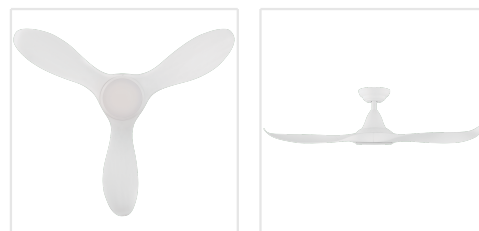

Contact | Support
eglo.com/en/eglo-worldwide

General Information

Material number	204801
EAN/UPC	9008606215843

Dimensions

Article Diameter (in mm/in)	1168
Article Height (in mm/in)	295
Height - ceiling to bottom of blade (in mm/in)	285
Canopy Diameter (in mm/in)	170

Fan

Motor Type	DC
Wattage	22
Operation Voltage	220-240V, 50Hz
Enclosure Colour	matte white
Enclosure Material	ABS, UV Resistant
Blade Colour (1)	white matt
Blade Material	ABS, UV Resistant
Number of blades	3
Blade Adjustment Angle	16°
Suitable for slopes up to	8
Downrods optional	203376, 203375

Performance	1 (low)	2	3	4	5	6
Watts/Air Volume (1)	2.4	3.4	4.5	7	10.9	20
Turns per minute (1)	62	89	110	140	167	200
Air Movement m3/Hr (1)	3230	5780	7390	9530	11420	14620

Illuminant

Illuminant type 1	LED
Illuminant 1	Inclusive
Lamp socket 1	LED
Watt 1	18
Light colour 1	TRICOLOUR
Kelvin 1	3000 / 4000 / 5000
Lumen each Lamp socket / Light source 1	2011
Bulb-Dimmable	Yes

Controls

optional controllers	No
Battery Number	2
Battery Type	AAA; Alkali; LR03; 1,5V; Micro

Features

Function	remote control incl. control via remote control timer CCT Night Mode 6 speeds
----------	--