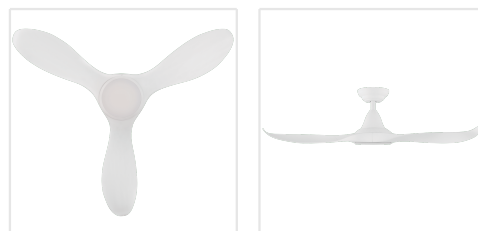

Contact | Support
eglo.com/en/eglo-worldwide

General Information

Material number	204801
EAN/UPC	9008606215843

Dimensions

Article Diameter (in mm/in)	1169
Article Height (in mm/in)	295
Height - ceiling to bottom of blade (in mm/in)	285
Canopy Diameter (in mm/in)	170

Fan

Motor Type	DC
Wattage	22
Operation Voltage	220-240V, 50Hz
Enclosure Colour	white matt
Enclosure Material	ABS, UV Resistant
Blade Colour (1)	white matt
Blade Material	ABS, UV Resistant
Number of blades	3
Blade Adjustment Angle	16°
Suitable for slopes up to	8
Downrods optional	203376, 203375

Performance	1 (low)	2	3	4	5	6
Watts/Air Volume (1)	2.4	3.4	4.5	7	10.9	20
Turns per minute (1)	62	89	110	140	167	200
Air Movement m3/Hr (1)	3230	5780	7390	9530	11420	14620

Illuminant

Illuminant type 1	LED
Illuminant 1	Inclusive
Lamp socket 1	LED
Watt 1	18
Light colour 1	TRICOLOUR
Kelvin 1	3000 / 4000 / 5000
Lumen each Lamp socket / Light source 1	2011
Bulb-Dimmable	Yes