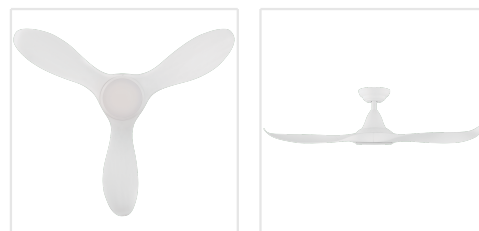

Contact | Support
eglo.com/en/eglo-worldwide

General Information

Material number	204801
EAN/UPC	9008606215843

Dimensions

Article Diameter (in mm/in)	1168
Article Height (in mm/in)	295
Height - ceiling to bottom of blade (in mm/in)	285
Canopy Diameter (in mm/in)	170

Fan

Motor Type	DC
Wattage	22
Operation Voltage	220-240V, 50Hz
Enclosure Colour	matte white
Enclosure Material	ABS, UV Resistant
Blade Colour (1)	white matt
Blade Material	ABS, UV Resistant
Number of blades	3
Blade Adjustment Angle	16°
Suitable for slopes up to	8
Downrods optional	203376, 203375

Performance	1 (low)	2	3	4	5	6
Watts/Air Volume (1)	2.4	3.4	4.5	7	10.9	20
Turns per minute (1)	62	89	110	140	167	200
Air Movement m3/Hr (1)	3230	5780	7390	9530	11420	14620

Illuminant

Illuminant type 1	LED
Illuminant 1	Inclusive
Lamp socket 1	LED
Watt 1	18
Bulb-Dimmable	Yes

Controls

optional controllers	No
Battery Number	2
Battery Type	AAA; Alkali; LR03; 1,5V; Micro

Features

Function	remote control incl. control via remote control timer CCT Night Mode 6 speeds
----------	--