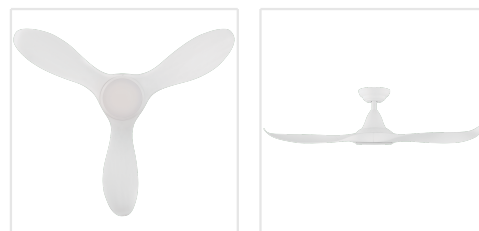

Contact | Support
eglo.com/en/eglo-worldwide

General Information

Material number	204801
EAN/UPC	9008606215843

Dimensions

Article Diameter (in mm/in)	1169
Article Height (in mm/in)	295
Height - ceiling to bottom of blade (in mm/in)	285
Canopy Diameter (in mm/in)	170

Fan

Motor Type	DC
Wattage	22
Operation Voltage	220-240V, 50Hz
Enclosure Colour	matte white
Enclosure Material	ABS, UV Resistant
Blade Colour (1)	white matt
Blade Material	ABS, UV Resistant
Number of blades	3
Blade Adjustment Angle	16°
Suitable for slopes up to	8
Downrods optional	203376, 203375

Performance	1 (low)	2	3	4	5	6
Watts/Air Volume (1)	2.4	3.4	4.5	7	10.9	20
Turns per minute (1)	62	89	110	140	167	200
Air Movement m3/Hr (1)	3230	5780	7390	9530	11420	14620

Illuminant

Illuminant type 1	LED
Illuminant 1	Inclusive
Lamp socket 1	LED
Watt 1	18
Light colour 1	TRICOLOUR
Kelvin 1	3000 / 4000 / 5000
Lumen each Lamp socket / Light source 1	2011
Bulb-Dimmable	Yes