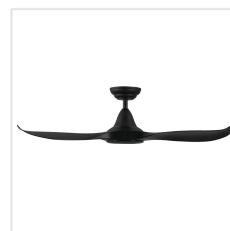

Contact | Support
eglo.com/en/eglo-worldwide

General Information

Material number	204795
EAN/UPC	9008606215799

Dimensions

Article Diameter (in mm/in)	1168
Article Height (in mm/in)	295
Height - ceiling to bottom of blade (in mm/in)	285
Canopy Diameter (in mm/in)	170

Fan

Motor Type	DC
Wattage	22
Operation Voltage	220-240V, 50Hz
Enclosure Colour	matte black
Enclosure Material	ABS, UV Resistant
Blade Colour (1)	black matt
Blade Material	ABS, UV Resistant
Number of blades	3
Blade Adjustment Angle	16°
Suitable for slopes up to	8
Downrods optional	202979, 202977