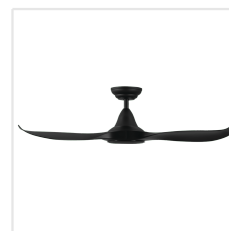

Contact | Support
eglo.com/en/eglo-worldwide

General Information

Material number	204795
EAN/UPC	9008606215799

Dimensions

Article Diameter (in mm/in)	1169
Article Height (in mm/in)	295
Height - ceiling to bottom of blade (in mm/in)	285
Canopy Diameter (in mm/in)	170

Fan

Motor Type	DC
Wattage	22
Operation Voltage	220-240V, 50Hz
Enclosure Colour	matte black
Enclosure Material	ABS, UV Resistant
Blade Colour (1)	black matt
Blade Material	ABS, UV Resistant
Number of blades	3
Blade Adjustment Angle	16°
Suitable for slopes up to	8
Downrods optional	202979, 202977