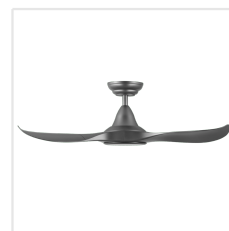

Contact | Support
eglo.com/en/eglo-worldwide

General Information

Material number	204789
EAN/UPC	9008606215744

Dimensions

Article Diameter (in mm/in)	1016
Article Height (in mm/in)	295
Height - ceiling to bottom of blade (in mm/in)	285
Canopy Diameter (in mm/in)	170

Fan

Motor Type	DC
Wattage	22
Operation Voltage	220-240V, 50Hz
Enclosure Colour	titanium
Enclosure Material	ABS, UV Resistant
Blade Colour (1)	titanium
Blade Material	ABS, UV Resistant
Number of blades	3
Blade Adjustment Angle	16°
Suitable for slopes up to	8
Downrods optional	204751, 204752