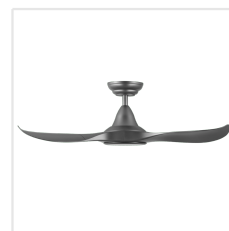

Contact | Support
eglo.com/en/eglo-worldwide