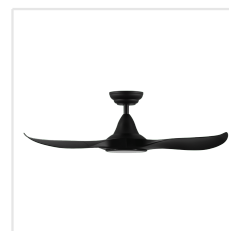

Contact | Support
eglo.com/en/eglo-worldwide