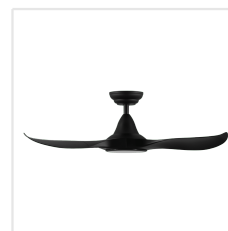

Contact | Support
eglo.com/en/eglo-worldwide

General Information

Material number	204788
EAN/UPC	9008606215737

Dimensions

Article Diameter (in mm/in)	1016
Article Height (in mm/in)	295
Height - ceiling to bottom of blade (in mm/in)	285
Canopy Diameter (in mm/in)	170

Fan

Motor Type	DC
Wattage	22
Operation Voltage	220-240V, 50Hz
Enclosure Colour	matte black
Enclosure Material	ABS, UV Resistant
Blade Colour (1)	black matt
Blade Material	ABS, UV Resistant
Number of blades	3
Blade Adjustment Angle	16°
Suitable for slopes up to	8
Downrods optional	202979, 202977