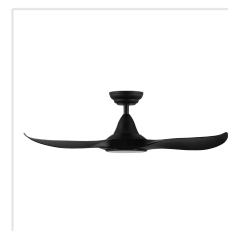

Contact | Support
eglo.com/en/eglo-worldwide