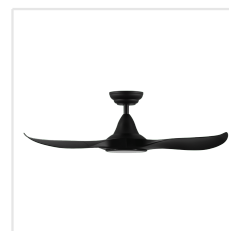

Contact | Support
eglo.com/en/eglo-worldwide

General Information

Material number	204788
EAN/UPC	9008606215737

Dimensions

Article Diameter (in mm/in)	1016
Article Height (in mm/in)	295
Height - ceiling to bottom of blade (in mm/in)	285
Canopy Diameter (in mm/in)	170

Fan

Motor Type	DC
Wattage	22
Operation Voltage	220-240V, 50Hz
Enclosure Colour	matte black
Enclosure Material	ABS, UV Resistant
Blade Colour (1)	black matt
Blade Material	ABS, UV Resistant
Number of blades	3
Blade Adjustment Angle	16°
Suitable for slopes up to	8
Downrods optional	202979, 202977