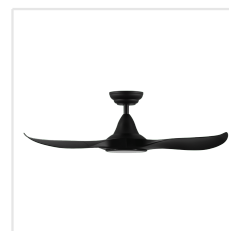

Contact | Support
eglo.com/en/eglo-worldwide

General Information

Material number	204788
EAN/UPC	9008606215737

Dimensions

Article Diameter (in mm/in)	1016
Article Height (in mm/in)	295
Height - ceiling to bottom of blade (in mm/in)	285
Canopy Diameter (in mm/in)	170

Fan

Motor Type	DC
Wattage	22
Operation Voltage	220-240V, 50Hz
Enclosure Colour	black matt
Enclosure Material	ABS, UV Resistant
Blade Colour (1)	black matt
Blade Material	ABS, UV Resistant
Number of blades	3
Blade Adjustment Angle	16°
Suitable for slopes up to	8
Downrods optional	202979, 202977