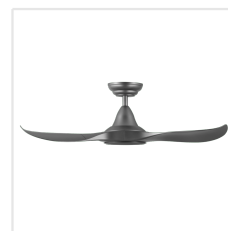

Contact | Support
eglo.com/en/eglo-worldwide

General Information

Material number	204783
EAN/UPC	9008606215683

Dimensions

Article Diameter (in mm/in)	1016
Article Height (in mm/in)	295
Height - ceiling to bottom of blade (in mm/in)	285
Canopy Diameter (in mm/in)	170

Fan

Motor Type	DC
Wattage	22
Operation Voltage	220-240V, 50Hz
Enclosure Colour	titanium
Enclosure Material	ABS, UV Resistant
Blade Colour (1)	titanium
Blade Material	ABS, UV Resistant
Number of blades	3
Blade Adjustment Angle	16°
Suitable for slopes up to	8
Downrods optional	204751, 204752