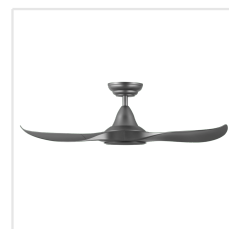

204783 NOOSA

Contact | Support
eglo.com/en/eglo-worldwide

General Information

| | |
|-----------------|---------------|
| Material number | 204783 |
| EAN/UPC | 9008606215683 |

Dimensions

| | |
|--|------|
| Article Diameter (in mm/in) | 1016 |
| Article Height (in mm/in) | 295 |
| Height - ceiling to bottom of blade (in mm/in) | 285 |
| Canopy Diameter (in mm/in) | 170 |

Fan

| | |
|---------------------------|-------------------|
| Motor Type | DC |
| Wattage | 22 |
| Operation Voltage | 220-240V, 50Hz |
| Enclosure Colour | titanium |
| Enclosure Material | ABS, UV Resistant |
| Blade Colour (1) | titanium |
| Blade Material | ABS, UV Resistant |
| Number of blades | 3 |
| Blade Adjustment Angle | 16° |
| Suitable for slopes up to | 8 |
| Downrods optional | 204751, 204752 |