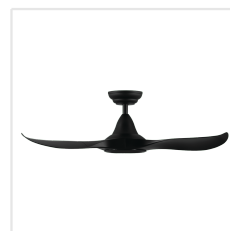

Contact | Support
eglo.com/en/eglo-worldwide