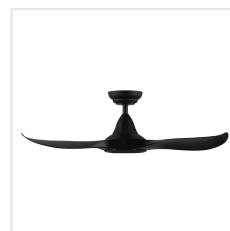

Contact | Support
eglo.com/en/eglo-worldwide

General Information

| | |
|-----------------|---------------|
| Material number | 204782 |
| EAN/UPC | 9008606215676 |

Dimensions

| | |
|--|------|
| Article Diameter (in mm/in) | 1016 |
| Article Height (in mm/in) | 295 |
| Height - ceiling to bottom of blade (in mm/in) | 285 |
| Canopy Diameter (in mm/in) | 170 |

Fan

| | |
|---------------------------|-------------------|
| Motor Type | DC |
| Wattage | 22 |
| Operation Voltage | 220-240V, 50Hz |
| Enclosure Colour | black matt |
| Enclosure Material | ABS, UV Resistant |
| Blade Colour (1) | black matt |
| Blade Material | ABS, UV Resistant |
| Number of blades | 3 |
| Blade Adjustment Angle | 16° |
| Suitable for slopes up to | 8 |
| Downrods optional | 202979, 202977 |