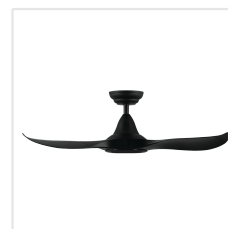

Contact | Support
eglo.com/en/eglo-worldwide

General Information

Material number	204782
EAN/UPC	9008606215676

Dimensions

Article Diameter (in mm)	1016
Article Height (in mm)	295
Height - ceiling to bottom of blade in mm	285
Canopy Diameter (in mm)	170

Fan

Motor Type	DC
Motor Wattage	22
Operation Voltage	220-240V, 50Hz
Enclosure Colour	matte black
Enclosure Material	ABS, UV Resistant
Blade Colour (1)	black matt
Blade Material	ABS, UV Resistant
Blade Quantity	3
Blade pitch in degree	16°
Adjustable Canopy	8
Downrods optional	202979, 202977