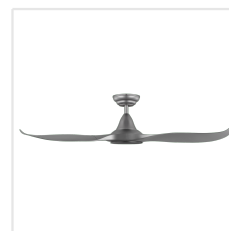

Contact | Support
eglo.com/en/eglo-worldwide