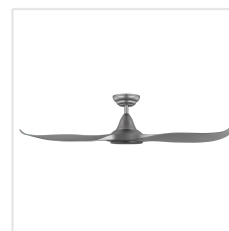

Contact | Support
eglo.com/en/eglo-worldwide

General Information

Material number	204746
EAN/UPC	9008606214648

Dimensions

Article Diameter (in mm/in)	1320
Article Height (in mm/in)	295
Height - ceiling to bottom of blade (in mm/in)	285
Canopy Diameter (in mm/in)	170

Fan

Motor Type	DC
Wattage	24
Operation Voltage	220-240V, 50Hz
Enclosure Colour	titanium
Enclosure Material	ABS, UV Resistant
Blade Colour (1)	titanium
Blade Material	ABS, UV Resistant
Number of blades	3
Blade Adjustment Angle	16°
Suitable for slopes up to	8
Downrods optional	204751, 204752