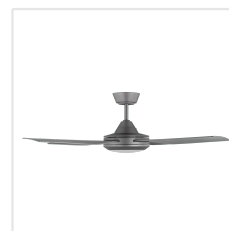

204743 BONDI

Contact | Support
eglo.com/en/eglo-worldwide

General Information

Material number	204743
EAN/UPC	9008606214617

Dimensions

Article Diameter (in mm/in)	1320
Article Height (in mm/in)	334
Height - ceiling to bottom of blade (in mm/in)	285
Canopy Diameter (in mm/in)	150

Fan

Motor Type	AC
Wattage	60
Operation Voltage	220-240V, 50Hz
Enclosure Colour	titanium
Enclosure Material	ABS, UV Resistant
Blade Colour (1)	titanium
Blade Material	ABS, UV Resistant
Number of blades	4
Blade Adjustment Angle	9, 5°
Suitable for slopes up to	15
Downrods optional	204744, 204745