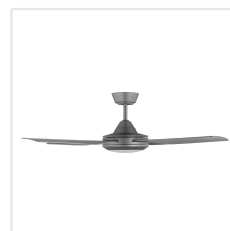

Contact | Support
eglo.com/en/eglo-worldwide