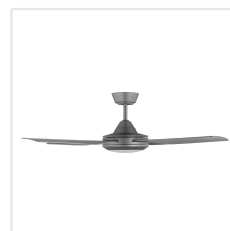

204743 BONDI

Contact | Support
eglo.com/en/eglo-worldwide

General Information

Material number	204743
EAN/UPC	9008606214617

Dimensions

Article Diameter (in mm/in)	1320
Article Height (in mm/in)	334
Height - ceiling to bottom of blade (in mm/in)	285
Canopy Diameter (in mm/in)	150

Fan

Motor Type	AC
Wattage	60
Operation Voltage	220-240V, 50Hz
Enclosure Colour	titanium
Enclosure Material	ABS, UV Resistant
Blade Colour (1)	titanium
Blade Material	ABS, UV Resistant
Number of blades	4
Blade Adjustment Angle	9, 5°
Suitable for slopes up to	15
Downrods optional	204744, 204745

Performance	1 (low)	2	3
Watts/Air Volume (1)	10	26	58
Turns per minute (1)	75	130	205
Air Movement m3/Hr (1)	3726	9032	14259

Illuminant

Illuminant type 1	LED
Illuminant 1	Inclusive
Lamp socket 1	LED
Light adaptable	No
Watt 1	20
Material-Number Illuminant 1	ET2887
Light colour 1	TRICOLOUR
Kelvin 1	3000 / 4000 / 5000
Lumen each Lamp socket / Light source 1	1936
Bulb-Dimmable	Yes