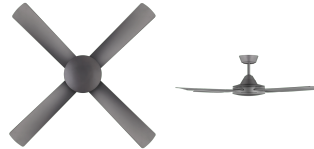

Contact | Support
eglo.com/en/eglo-worldwide