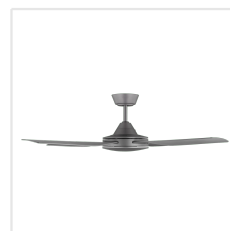

204742 BONDI

Contact | Support
eglo.com/en/eglo-worldwide

General Information

| | |
|-----------------|---------------|
| Material number | 204742 |
| EAN/UPC | 9008606214600 |

Dimensions

| | |
|--|------|
| Article Diameter (in mm/in) | 1320 |
| Article Height (in mm/in) | 316 |
| Height - ceiling to bottom of blade (in mm/in) | 285 |
| Canopy Diameter (in mm/in) | 150 |

Fan

| | |
|---------------------------|-------------------|
| Motor Type | AC |
| Wattage | 60 |
| Operation Voltage | 220-240V, 50Hz |
| Enclosure Colour | titanium |
| Enclosure Material | ABS, UV Resistant |
| Blade Colour (1) | titanium |
| Blade Material | ABS, UV Resistant |
| Number of blades | 4 |
| Blade Adjustment Angle | 9, 5° |
| Suitable for slopes up to | 15 |
| Downrods optional | 204744, 204745 |