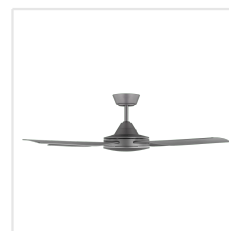

204742 BONDI

Contact | Support
eglo.com/en/eglo-worldwide

General Information

Material number	204742
EAN/UPC	9008606214600

Dimensions

Article Diameter (in mm/in)	1321
Article Height (in mm/in)	316
Height - ceiling to bottom of blade (in mm/in)	285
Canopy Diameter (in mm/in)	150

Fan

Motor Type	AC
Wattage	60
Operation Voltage	220-240V, 50Hz
Enclosure Colour	titanium
Enclosure Material	ABS, UV Resistant
Blade Colour (1)	titanium
Blade Material	ABS, UV Resistant
Number of blades	4
Blade Adjustment Angle	9, 5°
Suitable for slopes up to	15
Downrods optional	204744, 204745