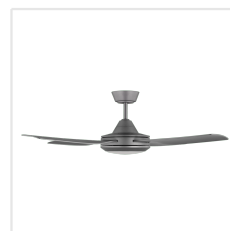

204741 BONDI

Contact | Support
eglo.com/en/eglo-worldwide

General Information

Material number	204741
EAN/UPC	9008606214594

Dimensions

Article Diameter (in mm/in)	1220
Article Height (in mm/in)	334
Height - ceiling to bottom of blade (in mm/in)	284
Canopy Diameter (in mm/in)	150

Fan

Motor Type	AC
Wattage	56
Operation Voltage	220-240V, 50Hz
Enclosure Colour	titanium
Enclosure Material	ABS, UV Resistant
Blade Colour (1)	titanium
Blade Material	ABS, UV Resistant
Number of blades	4
Blade Adjustment Angle	9, 5°
Suitable for slopes up to	15
Downrods optional	204744, 204745