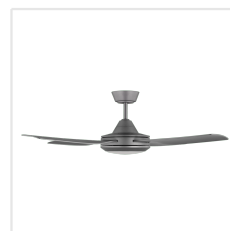

Contact | Support
eglo.com/en/eglo-worldwide