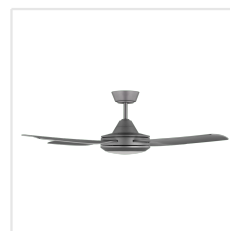

204741 BONDI

Contact | Support
eglo.com/en/eglo-worldwide

General Information

Material number	204741
EAN/UPC	9008606214594

Dimensions

Article Diameter (in mm/in)	1220
Article Height (in mm/in)	334
Height - ceiling to bottom of blade (in mm/in)	284
Canopy Diameter (in mm/in)	150

Fan

Motor Type	AC
Wattage	56
Operation Voltage	220-240V, 50Hz
Enclosure Colour	titanium
Enclosure Material	ABS, UV Resistant
Blade Colour (1)	titanium
Blade Material	ABS, UV Resistant
Number of blades	4
Blade Adjustment Angle	9, 5°
Suitable for slopes up to	15
Downrods optional	204744, 204745

Performance

1 (low)

2

3

Watts/Air Volume (1)	10	25	55
Turns per minute (1)	90	160	235
Air Movement m3/Hr (1)	4152	9809	13390

Illuminant

Illuminant Type (1)	LED
Illuminant incl. (1)	Inclusive
Socket Type (1)	LED
Light adaptable	No
max. Wattage (1)	20W
Illuminant Material (1)	ET2887
Light colour Complete	TRICOLOUR
Kelvin Complete	3000K, 4000K, 5000K
Lumen Complete	1936
Bulb-Dimmable	Yes