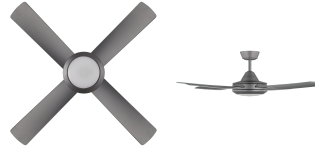

General Information

Material number	204741
EAN/UPC	9008606214594

Dimensions

Article Diameter (in mm/in)	1219
Article Height (in mm/in)	334
Height - ceiling to bottom of blade (in mm/in)	284
Canopy Diameter (in mm/in)	150

Fan

Motor Type	AC
Wattage	56
Operation Voltage	220-240V, 50Hz
Enclosure Colour	titanium
Enclosure Material	ABS, UV Resistant
Blade Colour (1)	titanium
Blade Material	ABS, UV Resistant
Number of blades	4
Blade Adjustment Angle	9, 5°
Suitable for slopes up to	15