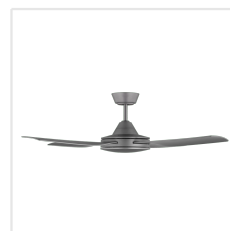

204739 BONDI

Contact | Support
eglo.com/en/eglo-worldwide

General Information

Material number	204739
EAN/UPC	9008606214587

Dimensions

Article Diameter (in mm/in)	1220
Article Height (in mm/in)	316
Height - ceiling to bottom of blade (in mm/in)	284
Canopy Diameter (in mm/in)	150

Fan

Motor Type	AC
Wattage	56
Operation Voltage	220-240V, 50Hz
Enclosure Colour	titanium
Enclosure Material	ABS, UV Resistant
Blade Colour (1)	titanium
Blade Material	ABS, UV Resistant
Number of blades	4
Blade Adjustment Angle	9, 5°
Suitable for slopes up to	15
Downrods optional	204744, 204745

control via wall switch
indoor and covered outdoor area
reversible
3 speeds