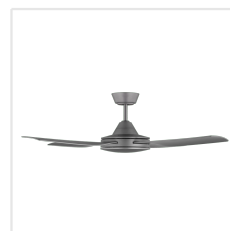

204739 BONDI

Contact | Support
eglo.com/en/eglo-worldwide

General Information

Material number	204739
EAN/UPC	9008606214587

Dimensions

Article Diameter (in mm/in)	1219
Article Height (in mm/in)	316
Height - ceiling to bottom of blade (in mm/in)	284
Canopy Diameter (in mm/in)	150

Fan

Motor Type	AC
Wattage	56
Operation Voltage	220-240V, 50Hz
Enclosure Colour	titanium
Enclosure Material	ABS, UV Resistant
Blade Colour (1)	titanium
Blade Material	ABS, UV Resistant
Number of blades	4
Blade Adjustment Angle	9, 5°
Suitable for slopes up to	15
Downrods optional	204744, 204745

control via wall switch
indoor and covered outdoor area
reversible
3 speeds