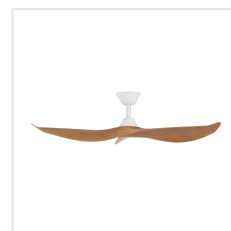

204353 CABARITA

Contact | Support
eglo.com/en/eglo-worldwide

General Information

Material number	204353
EAN/UPC	9008606208951

Dimensions

Article Diameter (in mm/in)	1270
Article Height (in mm/in)	300
Height - ceiling to bottom of blade (in mm/in)	300
Canopy Diameter (in mm/in)	164

Fan

Motor Type	BLDC
Wattage	35
Operation Voltage	220-240V, 50Hz
Enclosure Colour	matte white
Enclosure Material	aluminium
Blade Colour (1)	bamboo
Blade Material	ABS, UV Resistant
Number of blades	3
Blade Adjustment Angle	variable
Suitable for slopes up to	13
Downrods optional	204346, 204348