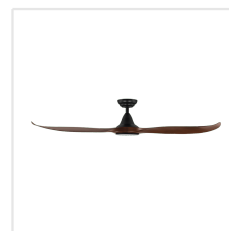

204233 NOOSA

Contact | Support
eglo.com/en/eglo-worldwide

General Information

Material number	204233
EAN/UPC	9008606201396

Dimensions

Article Diameter (in mm/in)	1520
Article Height (in mm/in)	295
Height - ceiling to bottom of blade (in mm/in)	285
Canopy Diameter (in mm/in)	170

Fan

Motor Type	DC
Motor Wattage	38
Operation Voltage	220-240V, 50Hz
Enclosure Colour	matte black
Enclosure Material	ABS, UV Resistant
Blade Colour (1)	dark natural timber
Blade Material	ABS, UV Resistant
Blade Quantity	3
Blade pitch in degree	16°
Adjustable Canopy	8
Downrods optional	202979, 202977

Performance	1 (low)	2	3	4	5	6
Wattage by air movement (1)	4.3	7.2	10.2	15.1	24.9	37.4
RPM (1)	60	90	111	131	150	178
Air Movement m3/Hr (1)	3591	6032	7638	9526	10957	14346

Illuminant

Illuminant Type (1)	LED
Illuminant incl. (1)	Inclusive
Socket Type (1)	LED
max. Wattage (1)	18W
Illuminant Material (1)	ET2855
Light colour Complete	TRICOLOUR
Kelvin Complete	3000K, 4000K, 5000K
Lumen Complete	2011
Bulb-Dimmable	Yes