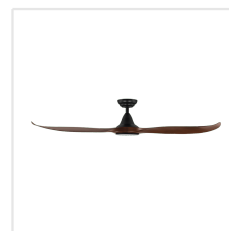

Contact | Support
eglo.com/en/eglo-worldwide