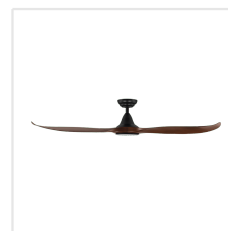

Contact | Support
eglo.com/en/eglo-worldwide

General Information

Material number	204233
EAN/UPC	9008606201396

Dimensions

Article Diameter (in mm/in)	1524
Article Height (in mm/in)	295
Height - ceiling to bottom of blade (in mm/in)	285
Canopy Diameter (in mm/in)	170

Fan

Motor Type	DC
Wattage	38
Operation Voltage	220-240V, 50Hz
Enclosure Colour	black matt
Enclosure Material	ABS, UV Resistant
Blade Colour (1)	dark natural timber
Blade Material	ABS, UV Resistant
Number of blades	3
Blade Adjustment Angle	16°
Suitable for slopes up to	8
Downrods optional	206881, 202979, 202977