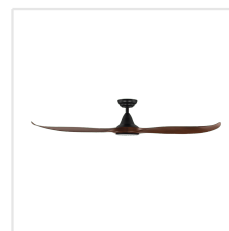

Contact | Support
eglo.com/en/eglo-worldwide