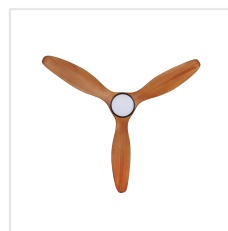

Contact | Support
eglo.com/en/eglo-worldwide