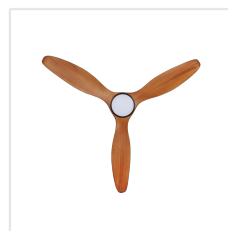

Contact | Support
eglo.com/en/eglo-worldwide

General Information

Material number	204232
EAN/UPC	9008606201389

Dimensions

Article Diameter (in mm/in)	1520
Article Height (in mm/in)	295
Height - ceiling to bottom of blade (in mm/in)	285
Canopy Diameter (in mm/in)	170

Fan

Motor Type	DC
Wattage	38
Operation Voltage	220-240V, 50Hz
Enclosure Colour	matte black
Enclosure Material	ABS, UV Resistant
Blade Colour (1)	teak
Blade Material	ABS, UV Resistant
Number of blades	3
Blade Adjustment Angle	16°
Suitable for slopes up to	8
Downrods optional	202979, 202977