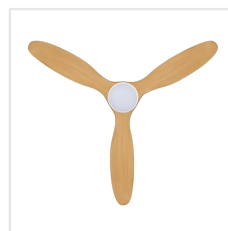

Contact | Support
eglo.com/en/eglo-worldwide