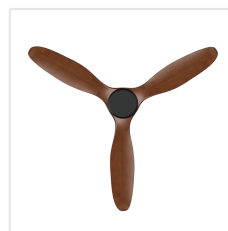

Contact | Support
eglo.com/en/eglo-worldwide

General Information

Material number	204229
EAN/UPC	9008606201426

Dimensions

Article Diameter (in mm/in)	1520
Article Height (in mm/in)	295
Height - ceiling to bottom of blade (in mm/in)	285
Canopy Diameter (in mm/in)	170

Fan

Motor Type	DC
Wattage	38
Operation Voltage	220-240V, 50Hz
Enclosure Colour	matte black
Enclosure Material	ABS, UV Resistant
Blade Colour (1)	dark natural timber
Blade Material	ABS, UV Resistant
Number of blades	3
Blade Adjustment Angle	16°
Suitable for slopes up to	8
Downrods optional	202979, 202977