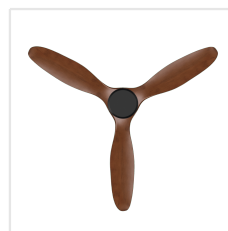

Contact | Support
eglo.com/en/eglo-worldwide

General Information

Material number	204229
EAN/UPC	9008606201426

Dimensions

Article Diameter (in mm/in)	1520
Article Height (in mm/in)	295
Height - ceiling to bottom of blade (in mm/in)	285
Canopy Diameter (in mm/in)	170

Fan

Motor Type	DC
Wattage	38
Operation Voltage	220-240V, 50Hz
Enclosure Colour	matte black
Enclosure Material	ABS, UV Resistant
Blade Colour (1)	dark natural timber
Blade Material	ABS, UV Resistant
Number of blades	3
Blade Adjustment Angle	16°
Suitable for slopes up to	8
Downrods optional	202979, 202977