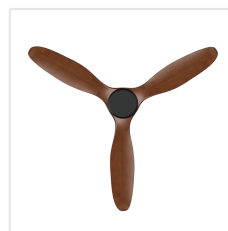

Contact | Support
eglo.com/en/eglo-worldwide

General Information

Material number	204229
EAN/UPC	9008606201426

Dimensions

Article Diameter (in mm/in)	1524
Article Height (in mm/in)	295
Height - ceiling to bottom of blade (in mm/in)	285
Canopy Diameter (in mm/in)	170

Fan

Motor Type	DC
Wattage	38
Operation Voltage	220-240V, 50Hz
Enclosure Colour	black matt
Enclosure Material	ABS, UV Resistant
Blade Colour (1)	dark natural timber
Blade Material	ABS, UV Resistant
Number of blades	3
Blade Adjustment Angle	16°
Suitable for slopes up to	8
Downrods optional	202979, 202977