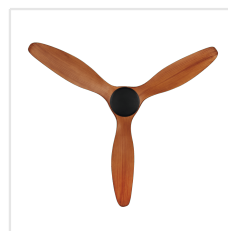

204228 NOOSA

Contact | Support
eglo.com/en/eglo-worldwide

General Information

Material number	204228
EAN/UPC	9008606201419

Dimensions

Article Diameter (in mm/in)	1520
Article Height (in mm/in)	295
Height - ceiling to bottom of blade (in mm/in)	285
Canopy Diameter (in mm/in)	170

Fan

Motor Type	DC
Wattage	38
Operation Voltage	220-240V, 50Hz
Enclosure Colour	matte black
Enclosure Material	ABS, UV Resistant
Blade Colour (1)	teak
Blade Material	ABS, UV Resistant
Number of blades	3
Blade Adjustment Angle	16°
Suitable for slopes up to	8
Downrods optional	202979, 202977