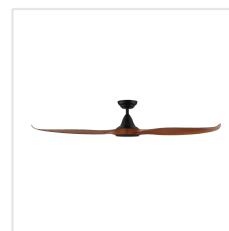

204228 NOOSA

Contact | Support
eglo.com/en/eglo-worldwide

General Information

Material number	204228
EAN/UPC	9008606201419

Dimensions

Article Diameter (in mm/in)	1520
Article Height (in mm/in)	295
Height - ceiling to bottom of blade (in mm/in)	285
Canopy Diameter (in mm/in)	170

Fan

Motor Type	DC
Wattage	38
Operation Voltage	220-240V, 50Hz
Enclosure Colour	matte black
Enclosure Material	ABS, UV Resistant
Blade Colour (1)	teak
Blade Material	ABS, UV Resistant
Number of blades	3
Blade Adjustment Angle	16°
Suitable for slopes up to	8
Downrods optional	202979, 202977