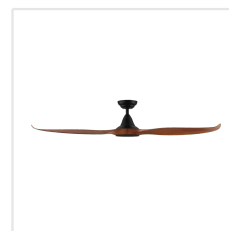

Contact | Support
eglo.com/en/eglo-worldwide

General Information

Material number	204228
EAN/UPC	9008606201419

Dimensions

Article Diameter (in mm/in)	1520
Article Height (in mm/in)	295
Height - ceiling to bottom of blade (in mm/in)	285
Canopy Diameter (in mm/in)	170

Fan

Motor Type	DC
Wattage	38
Operation Voltage	220-240V, 50Hz
Enclosure Colour	matte black
Enclosure Material	ABS, UV Resistant
Blade Colour (1)	teak
Blade Material	ABS, UV Resistant
Number of blades	3
Blade Adjustment Angle	16°
Suitable for slopes up to	8
Downrods optional	202979, 202977