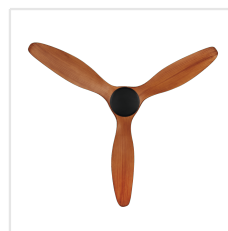

Contact | Support
eglo.com/en/eglo-worldwide

General Information

Material number	204228
EAN/UPC	9008606201419

Dimensions

Article Diameter (in mm/in)	1520
Article Height (in mm/in)	295
Height - ceiling to bottom of blade (in mm/in)	285
Canopy Diameter (in mm/in)	170

Fan

Motor Type	DC
Wattage	38
Operation Voltage	220-240V, 50Hz
Enclosure Colour	matte black
Enclosure Material	ABS, UV Resistant
Blade Colour (1)	teak
Blade Material	ABS, UV Resistant
Number of blades	3
Blade Adjustment Angle	16°
Suitable for slopes up to	8
Downrods optional	202979, 202977