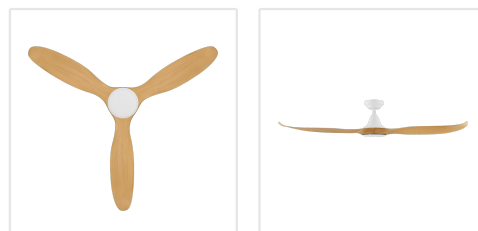

Contact | Support
eglo.com/en/eglo-worldwide