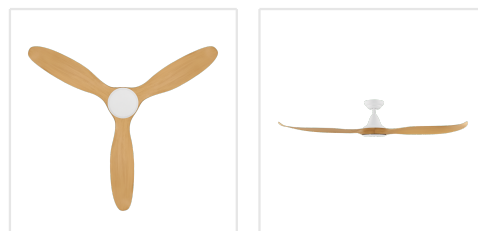

Contact | Support
eglo.com/en/eglo-worldwide

General Information

Material number	204227
EAN/UPC	9008606201402

Dimensions

Article Diameter (in mm/in)	1520
Article Height (in mm/in)	295
Height - ceiling to bottom of blade (in mm/in)	285
Canopy Diameter (in mm/in)	170

Fan

Motor Type	DC
Wattage	38
Operation Voltage	220-240V, 50Hz
Enclosure Colour	matte white
Enclosure Material	ABS, UV Resistant
Blade Colour (1)	bamboo
Blade Material	ABS, UV Resistant
Number of blades	3
Blade Adjustment Angle	16°
Suitable for slopes up to	8
Downrods optional	203376, 203375

Controls

optional controllers No
Battery Number 2
Battery Type AAA; Alkali; LR03; 1,5V; Micro

Features

Function remote control incl.
timer
reversible
Night Mode
6 speeds