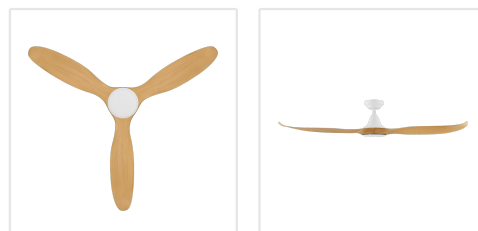

Contact | Support
eglo.com/en/eglo-worldwide

General Information

Material number	204227
EAN/UPC	9008606201402

Dimensions

Article Diameter (in mm/in)	1524
Article Height (in mm/in)	295
Height - ceiling to bottom of blade (in mm/in)	285
Canopy Diameter (in mm/in)	170

Fan

Motor Type	DC
Wattage	38
Operation Voltage	220-240V, 50Hz
Enclosure Colour	white matt
Enclosure Material	ABS, UV Resistant
Blade Colour (1)	bamboo
Blade Material	ABS, UV Resistant
Number of blades	3
Blade Adjustment Angle	16°
Suitable for slopes up to	8
Downrods optional	203376, 203375