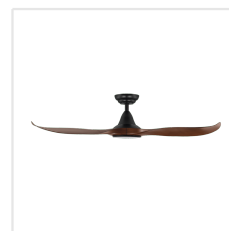

Contact | Support
eglo.com/en/eglo-worldwide

General Information

Material number	204117
EAN/UPC	9008606198337

Dimensions

Article Diameter (in mm/in)	1320
Article Height (in mm/in)	295
Height - ceiling to bottom of blade (in mm/in)	285
Canopy Diameter (in mm/in)	170

Fan

Motor Type	DC
Wattage	24
Operation Voltage	220-240V, 50Hz
Enclosure Colour	matte black
Enclosure Material	ABS, UV Resistant
Blade Colour (1)	dark natural timber
Blade Material	ABS, UV Resistant
Number of blades	3
Blade Adjustment Angle	16°
Suitable for slopes up to	8
Downrods optional	202979, 202977

Performance	1 (low)	2	3	4	5	6
Watts/Air Volume (1)	3.5	6.3	7.9	11.4	16.8	25.7
Turns per minute (1)	60	101	121	141	160	190
Air Movement m3/Hr (1)	3243	5794	7420	9262	10847	13280

Illuminant

Illuminant Type (1)	LED
Illuminant incl. (1)	Inclusive
Socket Type (1)	LED
max. Wattage (1)	18W
Illuminant Material (1)	ET2855
Light colour Complete	TRICOLOUR
Kelvin Complete	3000K, 4000K, 5000K
Lumen Complete	2011
Bulb-Dimmable	Yes