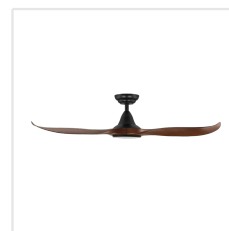

Contact | Support
eglo.com/en/eglo-worldwide

General Information

Material number	204117
EAN/UPC	9008606198337

Dimensions

Article Diameter (in mm/in)	1320
Article Height (in mm/in)	295
Height - ceiling to bottom of blade (in mm/in)	285
Canopy Diameter (in mm/in)	170

Fan

Motor Type	DC
Wattage	24
Operation Voltage	220-240V, 50Hz
Enclosure Colour	matte black
Enclosure Material	ABS, UV Resistant
Blade Colour (1)	dark natural timber
Blade Material	ABS, UV Resistant
Number of blades	3
Blade Adjustment Angle	16°
Suitable for slopes up to	8
Downrods optional	202979, 202977