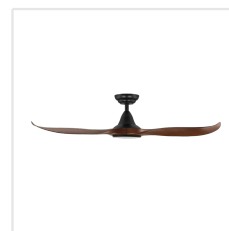

Contact | Support
eglo.com/en/eglo-worldwide

General Information

Material number	204117
EAN/UPC	9008606198337

Dimensions

Article Diameter (in mm/in)	1321
Article Height (in mm/in)	295
Height - ceiling to bottom of blade (in mm/in)	285
Canopy Diameter (in mm/in)	170

Fan

Motor Type	DC
Wattage	24
Operation Voltage	220-240V, 50Hz
Enclosure Colour	matte black
Enclosure Material	ABS, UV Resistant
Blade Colour (1)	dark natural timber
Blade Material	ABS, UV Resistant
Number of blades	3
Blade Adjustment Angle	16°
Suitable for slopes up to	8
Downrods optional	202979, 202977