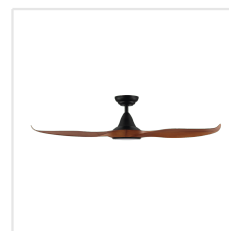

204116 NOOSA

Contact | Support
eglo.com/en/eglo-worldwide

General Information

Material number	204116
EAN/UPC	9008606198320

Dimensions

Article Diameter (in mm/in)	1321
Article Height (in mm/in)	295
Height - ceiling to bottom of blade (in mm/in)	285
Canopy Diameter (in mm/in)	170

Fan

Motor Type	DC
Wattage	24
Operation Voltage	220-240V, 50Hz
Enclosure Colour	black matt
Enclosure Material	ABS, UV Resistant
Blade Colour (1)	teak
Blade Material	ABS, UV Resistant
Number of blades	3
Blade Adjustment Angle	16°
Suitable for slopes up to	8
Downrods optional	206881, 202979, 202977