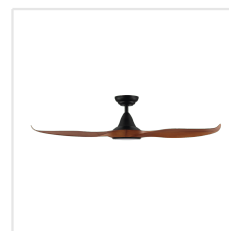

Contact | Support
eglo.com/en/eglo-worldwide