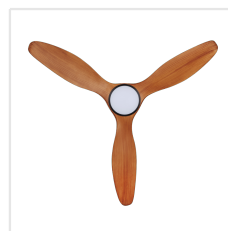

204116 NOOSA

Contact | Support
eglo.com/en/eglo-worldwide

General Information

Material number	204116
EAN/UPC	9008606198320

Dimensions

Article Diameter (in mm/in)	1321
Article Height (in mm/in)	295
Height - ceiling to bottom of blade (in mm/in)	285
Canopy Diameter (in mm/in)	170

Fan

Motor Type	DC
Wattage	24
Operation Voltage	220-240V, 50Hz
Enclosure Colour	matte black
Enclosure Material	ABS, UV Resistant
Blade Colour (1)	teak
Blade Material	ABS, UV Resistant
Number of blades	3
Blade Adjustment Angle	16°
Suitable for slopes up to	8
Downrods optional	202979, 202977