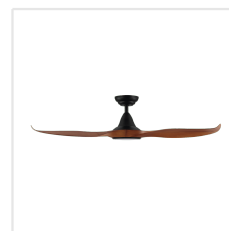

204116 NOOSA

Contact | Support
eglo.com/en/eglo-worldwide

General Information

Material number	204116
EAN/UPC	9008606198320

Dimensions

Article Diameter (in mm/in)	1321
Article Height (in mm/in)	295
Height - ceiling to bottom of blade (in mm/in)	285
Canopy Diameter (in mm/in)	170

Fan

Motor Type	DC
Wattage	24
Operation Voltage	220-240V, 50Hz
Enclosure Colour	matte black
Enclosure Material	ABS, UV Resistant
Blade Colour (1)	teak
Blade Material	ABS, UV Resistant
Number of blades	3
Blade Adjustment Angle	16°
Suitable for slopes up to	8
Downrods optional	202979, 202977