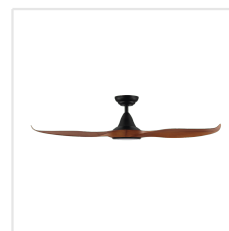

204116 NOOSA

Contact | Support
eglo.com/en/eglo-worldwide

General Information

Material number	204116
EAN/UPC	9008606198320

Dimensions

Article Diameter (in mm/in)	1320
Article Height (in mm/in)	295
Height - ceiling to bottom of blade (in mm/in)	285
Canopy Diameter (in mm/in)	170

Fan

Motor Type	DC
Wattage	24
Operation Voltage	220-240V, 50Hz
Enclosure Colour	matte black
Enclosure Material	ABS, UV Resistant
Blade Colour (1)	teak
Blade Material	ABS, UV Resistant
Number of blades	3
Blade Adjustment Angle	16°
Suitable for slopes up to	8
Downrods optional	202979, 202977

Performance	1 (low)	2	3	4	5	6
Watts/Air Volume (1)	3.5	6.3	7.9	11.4	16.8	25.7
Turns per minute (1)	60	101	121	141	160	190
Air Movement m3/Hr (1)	3243	5794	7420	9262	10847	13280

Illuminant

Illuminant Type (1)	LED
Illuminant incl. (1)	Inclusive
Socket Type (1)	LED
max. Wattage (1)	18W
Illuminant Material (1)	ET2855
Light colour Complete	TRICOLOUR
Kelvin Complete	3000K, 4000K, 5000K
Lumen Complete	2011
Bulb-Dimmable	Yes