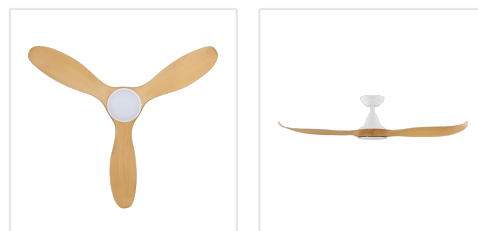

Contact | Support
eglo.com/en/eglo-worldwide