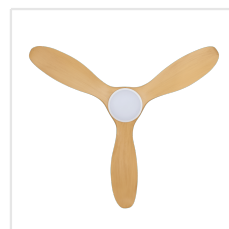

204115 NOOSA

Contact | Support
eglo.com/en/eglo-worldwide

General Information

Material number	204115
EAN/UPC	9008606198313

Dimensions

Article Diameter (in mm/in)	1321
Article Height (in mm/in)	295
Height - ceiling to bottom of blade (in mm/in)	285
Canopy Diameter (in mm/in)	170

Fan

Motor Type	DC
Wattage	24
Operation Voltage	220-240V, 50Hz
Enclosure Colour	white matt
Enclosure Material	ABS, UV Resistant
Blade Colour (1)	bamboo
Blade Material	ABS, UV Resistant
Number of blades	3
Blade Adjustment Angle	16°
Suitable for slopes up to	8
Downrods optional	206882, 203376, 203375