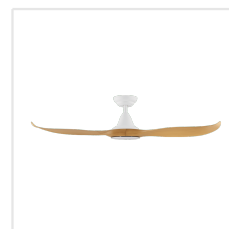

204115 NOOSA

Contact | Support
eglo.com/en/eglo-worldwide

General Information

Material number	204115
EAN/UPC	9008606198313

Dimensions

Article Diameter (in mm/in)	1321
Article Height (in mm/in)	295
Height - ceiling to bottom of blade (in mm/in)	285
Canopy Diameter (in mm/in)	170

Fan

Motor Type	DC
Wattage	24
Operation Voltage	220-240V, 50Hz
Enclosure Colour	white matt
Enclosure Material	ABS, UV Resistant
Blade Colour (1)	bamboo
Blade Material	ABS, UV Resistant
Number of blades	3
Blade Adjustment Angle	16°
Suitable for slopes up to	8
Downrods optional	206882, 203376, 203375