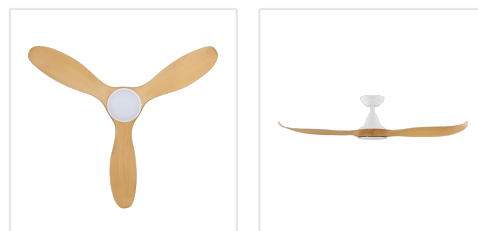

204115 NOOSA

Contact | Support
eglo.com/en/eglo-worldwide

General Information

Material number	204115
EAN/UPC	9008606198313

Dimensions

Article Diameter (in mm/in)	1320
Article Height (in mm/in)	295
Height - ceiling to bottom of blade (in mm/in)	285
Canopy Diameter (in mm/in)	170

Fan

Motor Type	DC
Wattage	24
Operation Voltage	220-240V, 50Hz
Enclosure Colour	matte white
Enclosure Material	ABS, UV Resistant
Blade Colour (1)	bamboo
Blade Material	ABS, UV Resistant
Number of blades	3
Blade Adjustment Angle	16°
Suitable for slopes up to	8
Downrods optional	203376, 203375

Performance	1 (low)	2	3	4	5	6
Watts/Air Volume (1)	3.5	6.3	7.9	11.4	16.8	25.7
Turns per minute (1)	60	101	121	141	160	190
Air Movement m3/Hr (1)	3243	5794	7420	9262	10847	13280

Illuminant

Illuminant type 1	LED
Illuminant 1	Inclusive
Lamp socket 1	LED
Watt 1	18
Light colour 1	TRICOLOUR
Kelvin 1	3000 / 4000 / 5000
Lumen each Lamp socket / Light source 1	2011
Bulb-Dimmable	Yes