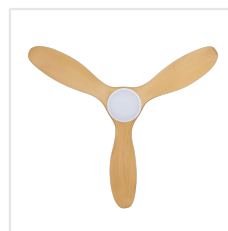

Contact | Support
eglo.com/en/eglo-worldwide

General Information

Material number	204115
EAN/UPC	9008606198313

Dimensions

Article Diameter (in mm/in)	1321
Article Height (in mm/in)	295
Height - ceiling to bottom of blade (in mm/in)	285
Canopy Diameter (in mm/in)	170

Fan

Motor Type	DC
Wattage	24
Operation Voltage	220-240V, 50Hz
Enclosure Colour	white matt
Enclosure Material	ABS, UV Resistant
Blade Colour (1)	bamboo
Blade Material	ABS, UV Resistant
Number of blades	3
Blade Adjustment Angle	16°
Suitable for slopes up to	8
Downrods optional	203376, 203375